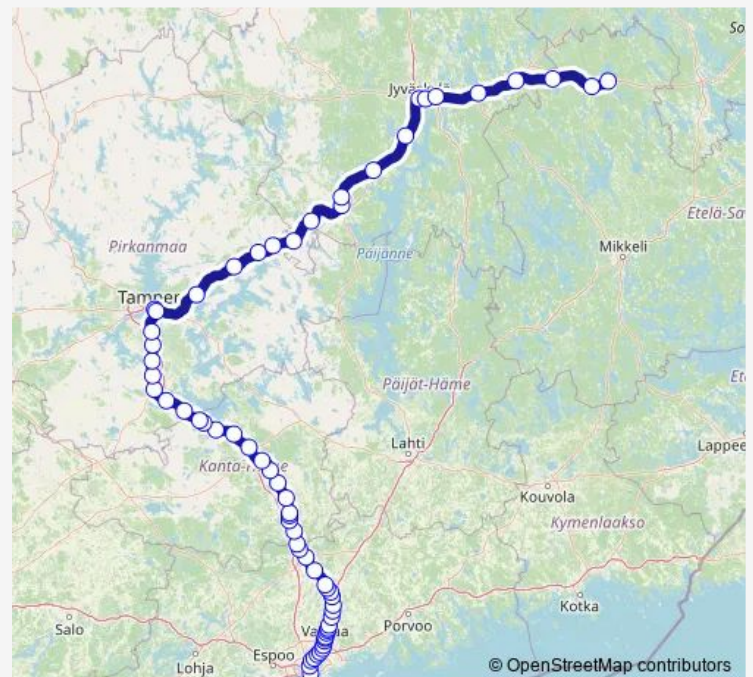

Thursday 13:03

Friday 13:03

Saturday 13:03

Sunday 13:03

Route info

Direction: Helsinki

Stops: 66

Trip Duration: 4 hour 27 min