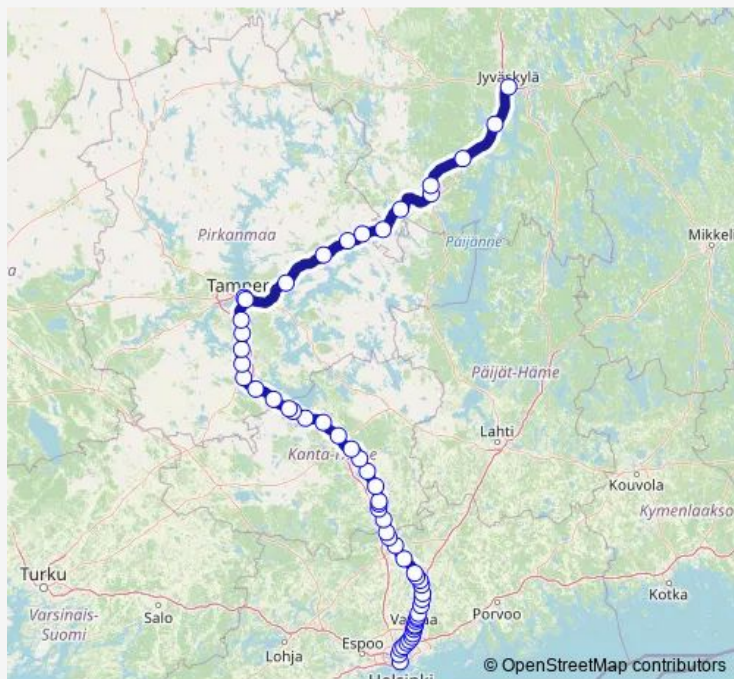

### Route schedule

Helsinki — Jyväskylä

Monday —

Tuesday 13:03

Wednesday —

Thursday —

Friday —

Saturday —

### Route info

Direction: Helsinki

Stops: 59

Trip Duration: 3 hour 33 min

■ IC 145 — Helsinki - Jyväskylä

Purola

Jokela

Palopuro