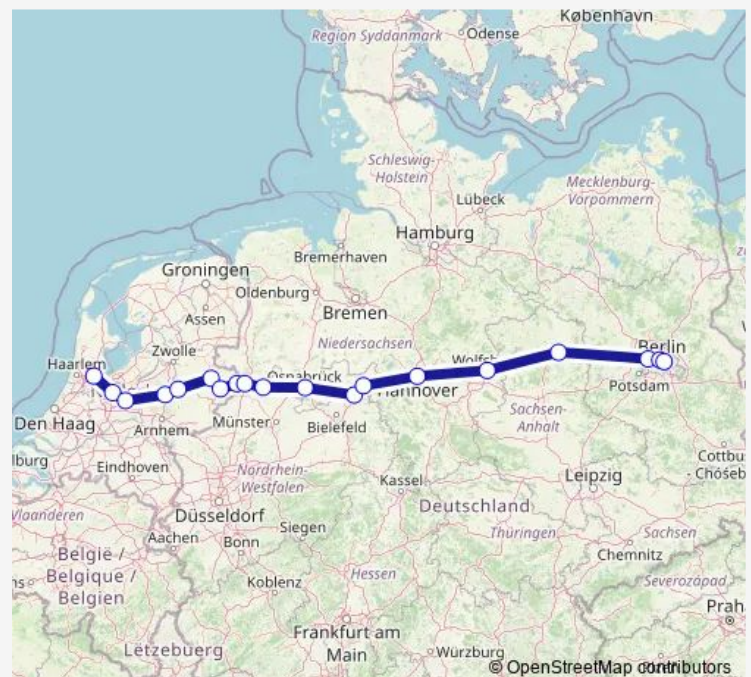

Rail IC 145

[Go to website](#)

Direction

Amsterdam Centraal — Berlin Ostbahnhof

19 stops

[Open route schedule](#)

Amsterdam Centraal

Hilversum

Amersfoort

Apeldoorn

Deventer

Almelo

Hengelo

Bad Bentheim(Gr)

Bad Bentheim

Rheine

Osnabrück Hbf

Bad Oeynhausen

Minden(Westf)

Hannover Hbf

Wolfsburg Hbf

Stendal

Berlin-Spandau

Berlin Hbf (tief)

Saturday 11:36-11:03

Sunday 11:36-11:00

Route info

Direction: Amsterdam Centraal

Stops: 19

Trip Duration: 6 hour 34 min

■ IC 145

IC 145 Rail time schedules and route maps are available in an offline PDF at busmaps.com. Use the busmaps.com website to see live bus times, train schedule or subway schedule, and step-by-step directions for all public transit in Berlin