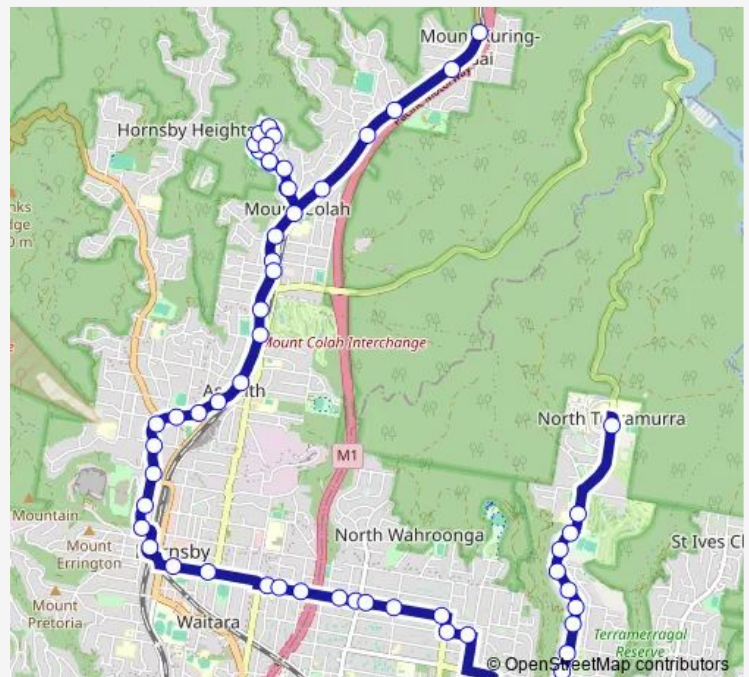

Parklands Rd At North St

Parklands Rd At Flora Av

Parklands Rd Opp Poinciana Cl

Mt Colah Station, Pacific Hwy

Pacific Hwy Opp Mt Colah Uniting Church

Pacific Hwy Before Yirra Rd

Pacific Hwy After Yirra Rd

Route schedule

Mount Kuring-gai Station, Pacific Hwy — Ku-ring-gai Creative Arts High School, Bobbin Head Rd

Monday	08:04
Tuesday	08:04
Wednesday	08:04
Thursday	08:04
Friday	—
Saturday	—
Sunday	—

Route info

Direction: Mount Kuring-gai Station, Pacific Hwy

Stops: 58

Trip Duration: 0 hour 51 min

8005 — Mt Kuringai Station to Kuringai HS via Mount Colah, Hornsby

Pacific Hwy Opp Rupert St

Pacific Hwy Opp Mills Av

Asquith Station, Pacific Hwy

Pacific Hwy Opp Bouvardia St

Pacific Hwy Opp Hornsby Park

Hornsby Station, Stand C

Edgeworth David Av Opp Hornsby Girls High School

Willow Park Community Centre, Edgeworth David Av

Edgeworth David Av Opp Waitara Public School

Edgeworth David Av Opp Ingalara Av