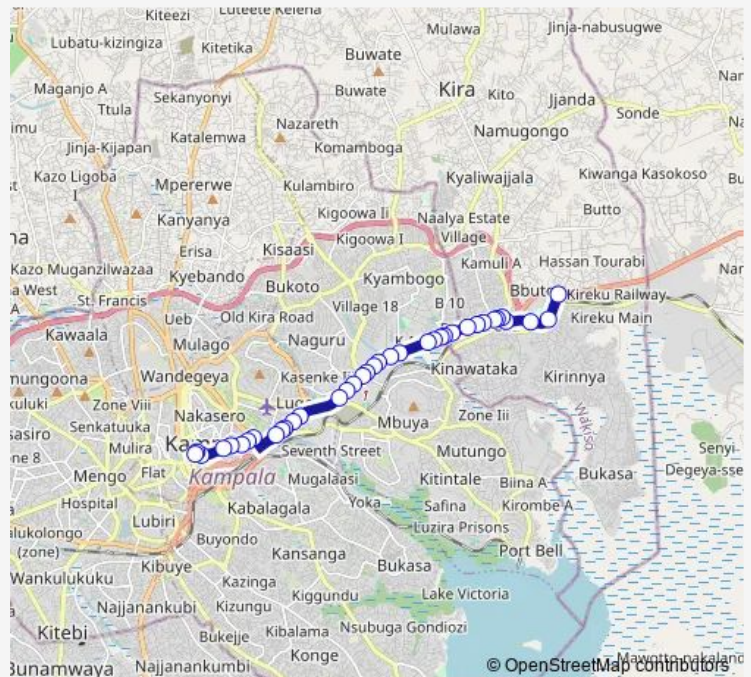

Friday 06:30-19:00

Saturday 06:30-19:00

Sunday 06:30-19:00

Route info

Direction: Bweyogerere

Stops: 37

Route Duration: 1 hour 4 min

IC155 — Bweyogerere-City Square