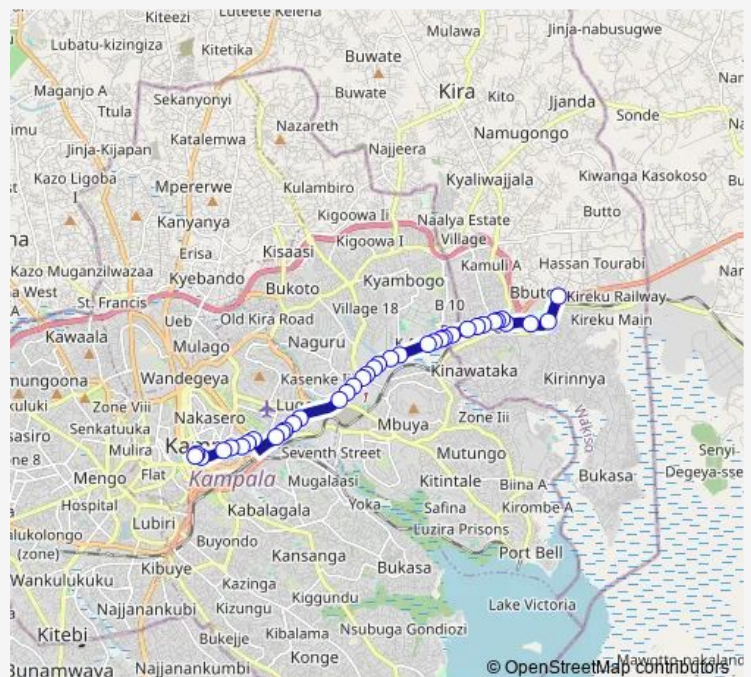

## Bus Ic155 Bweyogerere-City Square

[Go to website](#)

### Route schedule

Bweyogerere — City Square

Monday 06:30-19:00

Tuesday 06:30-19:00

Wednesday 06:30-19:00

Thursday 06:30-19:00

Friday 06:30-19:00

Saturday 06:30-19:00

### Route info

Direction: Bweyogerere

Stops: 37

Trip Duration: 0 hour 58 min

Ic155 — Bweyogerere-City Square

Nakawa Vocational Institute - Management Training And  
Advisory Centre (Mtac)

Kagate - Yuasa

Utoda Nakawa