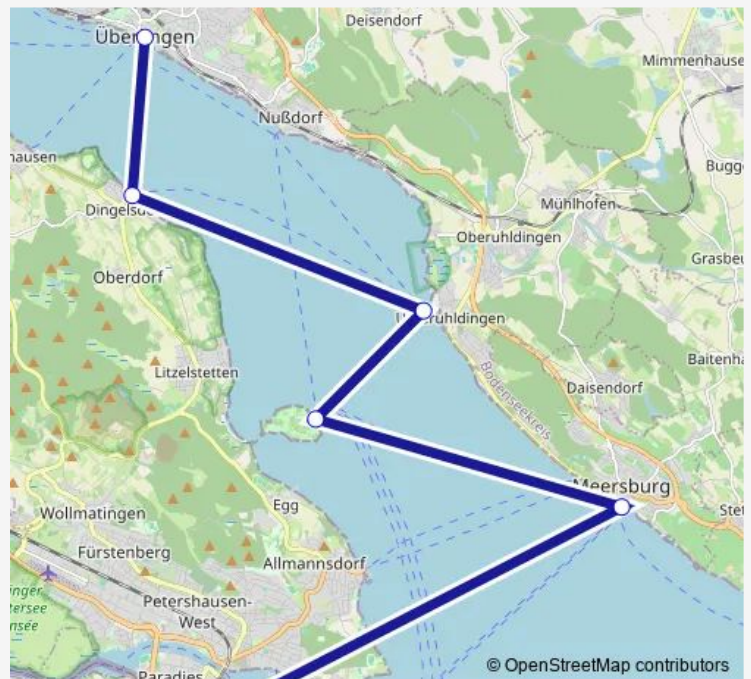

Ferry 413 BAT 413

[Go to website](#)

Direction

undefined — undefined

0 stops

[Open route schedule](#)

Route schedule

undefined — undefined

Monday 13:55

Tuesday 13:55

Wednesday 13:55

Thursday 13:55

Friday 13:55

Saturday 13:55

Sunday 13:55

Route info

Direction:

Stops: 0

Trip Duration: – min

413 — BAT 413