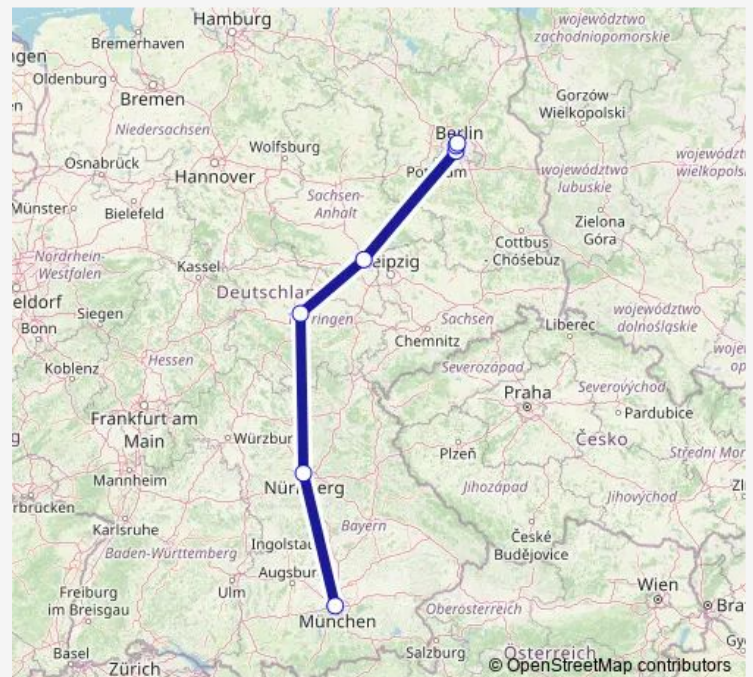

### Direction

München Hbf — Berlin Gesundbrunnen

7 stops

[Open route schedule](#)

München Hbf

Nürnberg Hbf

Erfurt Hbf

Halle(Saale)Hbf

Berlin Südkreuz

Berlin Hbf (tief)

Berlin Gesundbrunnen

### Route schedule

München Hbf — Berlin Gesundbrunnen

Monday 07:52

Tuesday 07:52

Wednesday 07:52

Thursday 07:52

Friday 07:52

Saturday 07:52

### Route info

Direction: München Hbf

Stops: 7

Trip Duration: 4 hour 9 min

ICE 1006

ICE 1006 Rail time schedules and route maps are available in an offline PDF at [busmaps.com](https://busmaps.com). Use the [busmaps.com](https://busmaps.com) website to see live bus times, train schedule or subway schedule, and step-by-step directions for all public transit in Berlin