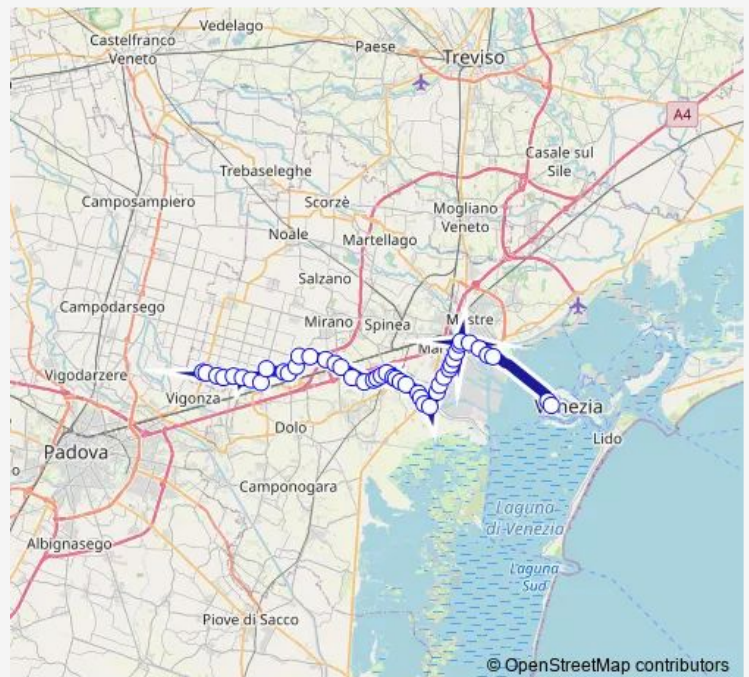

Borbiago Boldani

Borbiago

Borbiago Milano

**Route schedule**

Mellaredo Cavinello — Venezia

Monday 06:32

Tuesday 06:32

Wednesday 06:32

Thursday 06:32

Friday 06:32

Saturday 06:32

Sunday —

**Route info**

Direction: Mellaredo Cavinello

Stops: 46

Trip Duration: 0 hour 49 min

57e — Mellaredo Cavinello - Venezia

Borbiago Sardegna

Borbiago Friuli

Oriago Marche

Oriago Ferrovia

Oriago Romagna

Padana Civico 338

Malcontenta Erba