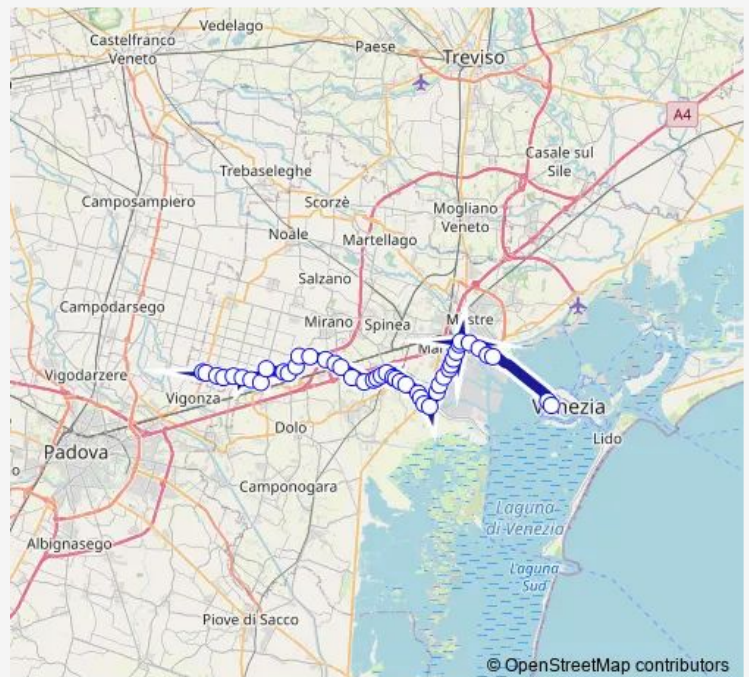

Borbiago Boldani

Borbiago

Borbiago Milano

**Route schedule**

Mellaredo Cavinello — Venezia

Monday 06:32

Tuesday 06:32

Wednesday 06:32

Thursday 06:32

Friday 06:32

Saturday 06:32

Sunday —

**Route info**

Direction: Mellaredo Cavinello

Stops: 46

Trip Duration: 0 hour 49 min

57E — Mellaredo Cavinello - Venezia

Borbiago Sardegna

Borbiago Friuli

Oriago Marche

Oriago Ferrovia

Oriago Romagna

Padana Civico 338

Malcontenta Erba