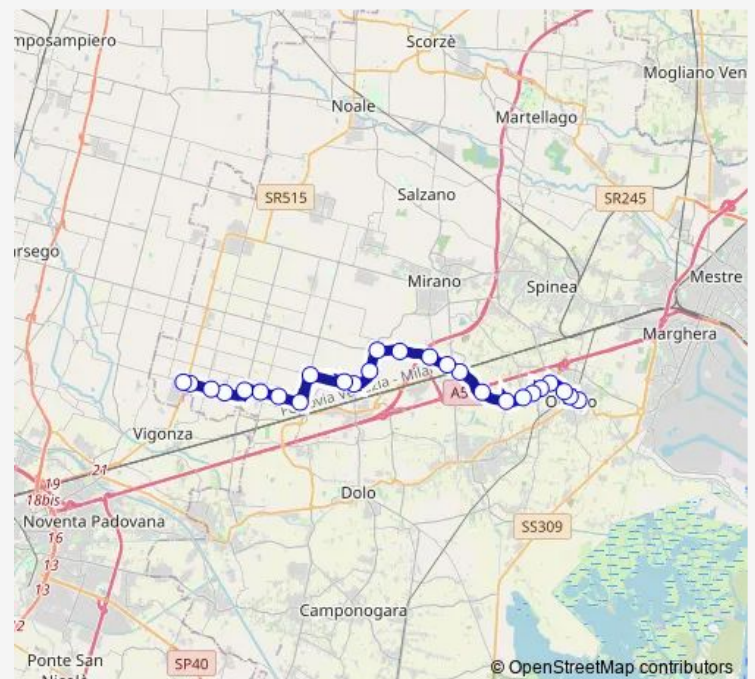

Thursday 12:55

Friday 12:55

Saturday 12:55

Sunday —

Route info

Direction: Mellaredo Cavinello

Stops: 31

Trip Duration: 0 hour 27 min

57e — Oriago Venezia - Mellaredo Cavinello

Borbiago Sardegna

Borbiago Friuli

Oriago Marche

Ghebbia Malpaga

Ghebbia Rubaldi

Ghebbia Lusore

Ghebbia Malpaga

Oraigo Adige

Oriago Ferrovia

Oriago Romagna

Direction

Mellaredo Cavinello — Oriago Venezia

26 stops

[Open route schedule](#)

Mellaredo Cavinello

Friday 14:25

Saturday 14:25-17:15

Sunday —

Route info

Direction: Oriago Venezia

Stops: 26

Trip Duration: 0 hour 26 min

57e Bus time schedules and route maps are available in an offline PDF at busmaps.com. Use the busmaps.com website to see live bus times, train schedule or subway schedule, and step-by-step directions for all public transit in Pianiga