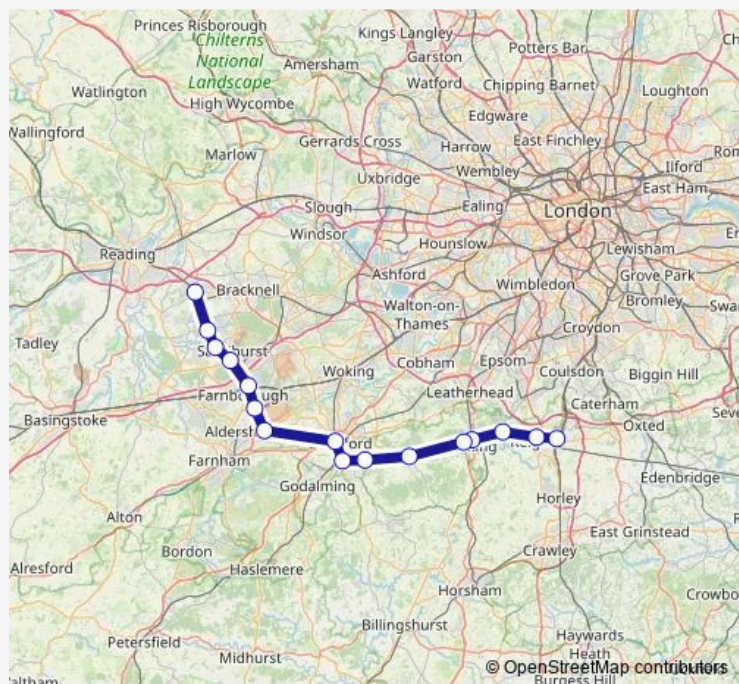

## Rail Gw:Rdh->Wkm GW train service from RDH to Wkm

[Go to website](#)

### Direction

Redhill — Wokingham

14 stops

[Open route schedule](#)

- Redhill
- Reigate
- Dorking Deepdene
- Gomshall
- Shalford (Surrey)
- Guildford
- Wanborough
- Ash
- North Camp
- Farnborough North
- Blackwater
- Sandhurst
- Crowthorne
- Wokingham

### Route info

Direction: Redhill

Stops: 14

Trip Duration: 1 hour 11 min

■ Gw:Rdh->Wkm — GW train service from RDH to Wkm

**Direction**

Redhill — Wokingham

16 stops

[Open route schedule](#)

Redhill

Reigate

Betchworth

Dorking Deepdene

Dorking West

Gomshall

Chilworth