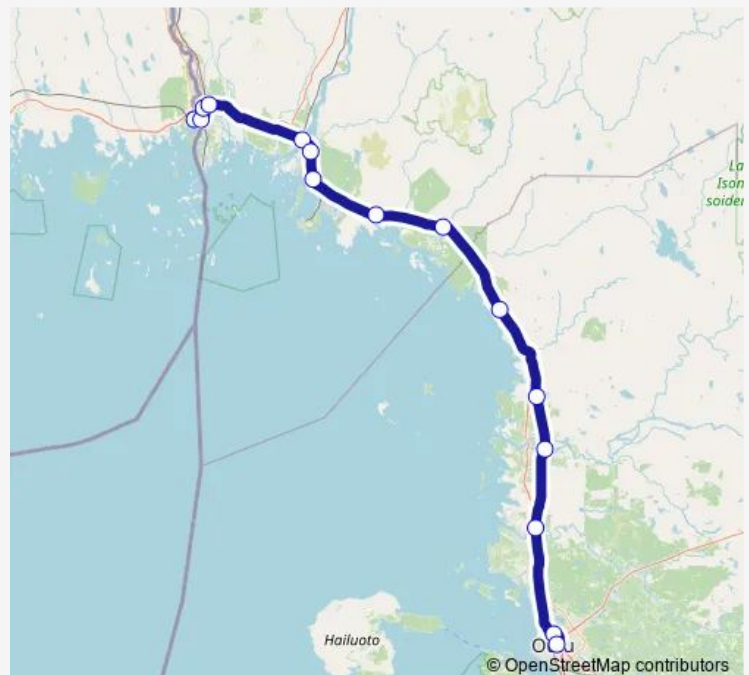

li

Haukipudas

Oulu Tuira

Oulu

Route schedule

Haaparanta — Oulu

Monday 21:45

Tuesday 21:45

Wednesday 21:45

Thursday 21:45

Friday 21:45

Saturday 21:45

Sunday 21:45

Route info

Direction: Haaparanta

Stops: 15

Trip Duration: 1 hour 35 min

■ IC 408 — Haaparanta - Oulu

IC 408 Long Distance Trains time schedules and route maps are available in an offline PDF at busmaps.com. Use the busmaps.com website to see live bus times, train schedule or subway schedule, and step-by-step directions for all public transit in Haparanda