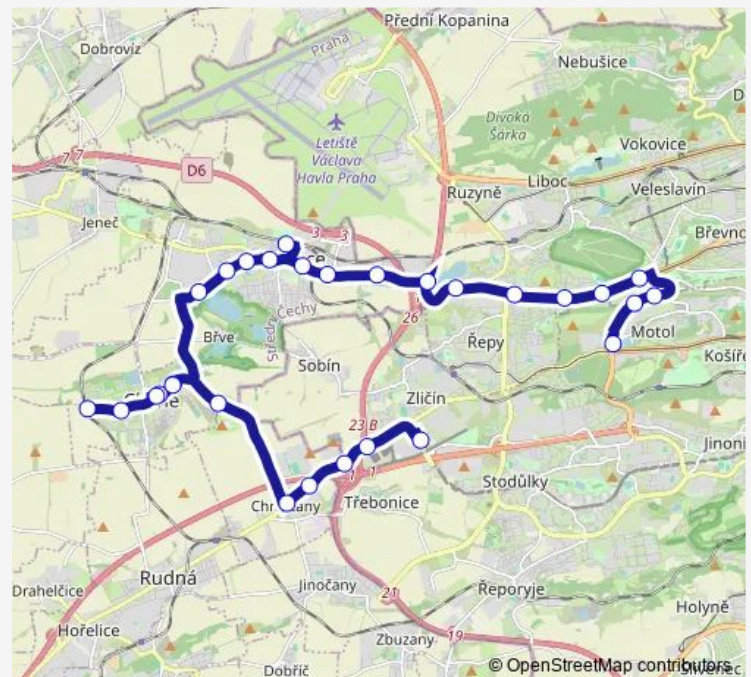

### Route schedule

Zličín — Hostivice, Nádraží

Monday	22:52-00:35 <sup>+1</sup>
Tuesday	22:52-00:35 <sup>+1</sup>
Wednesday	22:52-00:35 <sup>+1</sup>
Thursday	22:52-00:35 <sup>+1</sup>
Friday	22:52-00:35 <sup>+1</sup>
Saturday	05:25-00:35 <sup>+1</sup>
Sunday	05:25-00:35 <sup>+1</sup>

### Route info

Direction: Zličín

Stops: 20

Trip Duration: 0 hour 29 min