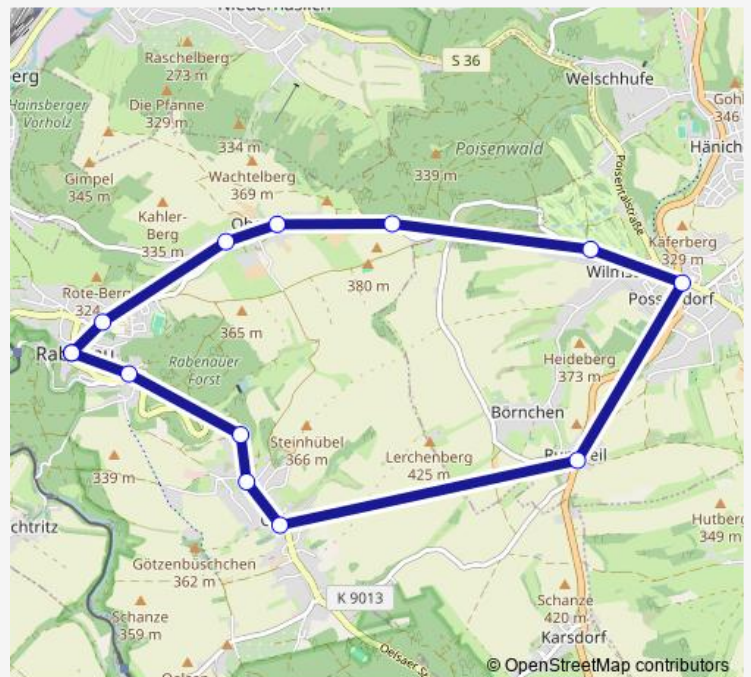

Tuesday 05:40-16:55

Wednesday 05:40-16:55

Thursday 05:40-16:55

Friday 05:40-16:55

Saturday —

Sunday —

Route info

Direction: Rabenau Markt

Stops: 7

Trip Duration: 0 hour 12 min

Direction

Rabenau Markt — Rabenau Markt

13 stops

[Open route schedule](#)

Rabenau Markt

Rabenau Abzw Spechtriz

Route info

Direction: Rabenau Markt

Stops: 13

Trip Duration: 0 hour 27 min

347 Bus time schedules and route maps are available in an offline PDF at busmaps.com. Use the busmaps.com website to see live bus times, train schedule or subway schedule, and step-by-step directions for all public transit in Dresden