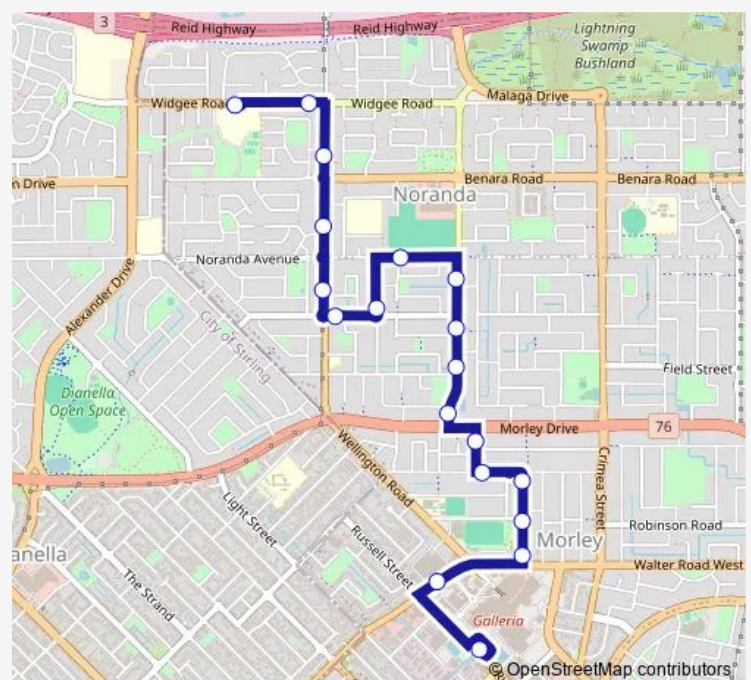

Wheeler St Before Halvorson Rd

Halvorson Rd Before Timms Pl

Timms Pl After Eaton St

Mcgilvray Av After Morley Dr

Mcgilvray Av After Lincoln Rd

Mcgilvray Av After Crowhurst Wy

Mcgilvray Av After Wolseley Rd

Wylde Rd After Mcgilvray Av

Cooper Rd Before Wolseley Rd

Wolseley Rd After Charlwood Wy

Camboon Rd After Wolseley Rd

Camboon Rd After Noranda Pl

Camboon Rd Before Bramwell Rd

Widgee Rd After Camboon Rd

School Access Rd Morley High School

### Route schedule

Morley Bus Stn Stand 14 — School Access Rd Morley High School

Monday 08:13-19:55

Tuesday 08:13-19:55

Wednesday 08:13-19:55

Thursday 08:13-19:55

Friday 08:13-19:55

Saturday 08:58-20:10

### Route info

Direction: Morley Bus Stn Stand 14

Stops: 19

Trip Duration: 0 hour 14 min