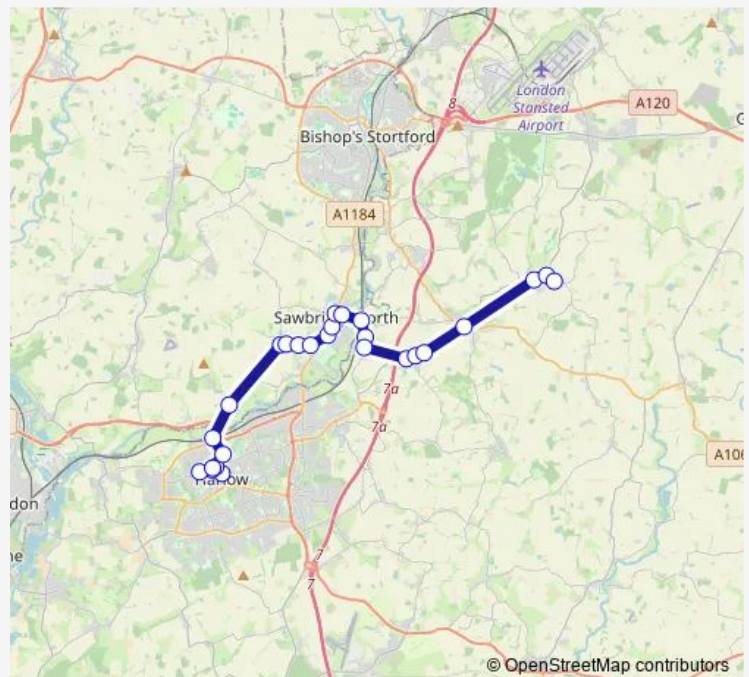

### Route schedule

Barnfield — Temp Bus Station

Monday —

Tuesday 09:45

Wednesday —

Thursday 09:45

Friday —

Saturday —

### Route info

Direction: Barnfield

Stops: 24

Trip Duration: 0 hour 41 min

■ 347 — Hatfield Broad Oak - Harlow

BusMaps

Netteswell Orchard

Princess Alexandra Hospital