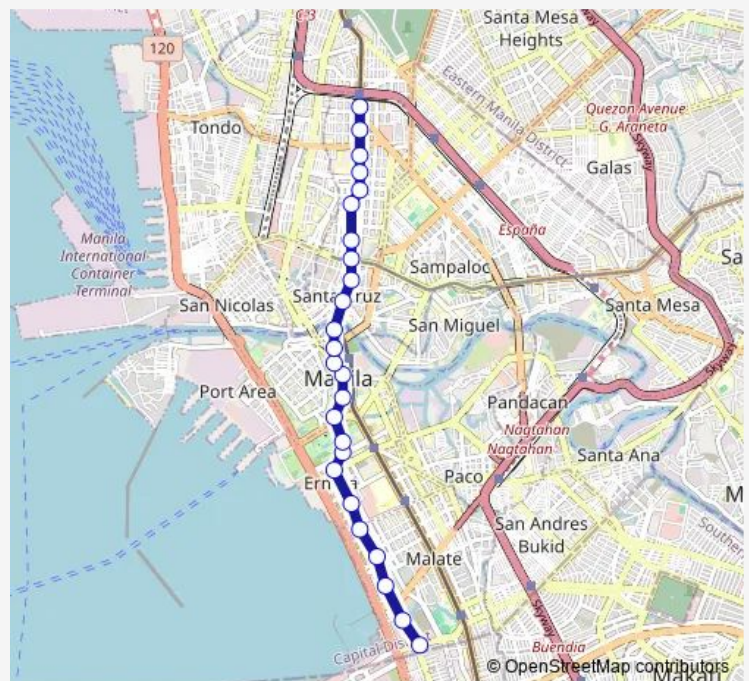

Valariano Fugoso, Manila

Valariano Fugoso, Manila

Rizal Avenue, Manila

Rizal Avenue, Manila

Route schedule

HP Village Square, Pablo Ocampo Sr., Manila — Light Rail Transportation 1, Manila

Monday 00:00

Tuesday 00:00

Wednesday 00:00

Thursday 00:00

Friday 00:00

Saturday 00:00

Sunday 00:00

Route info

Direction: HP Village Square, Pablo Ocampo Sr., Manila

Stops: 25

Trip Duration: 0 hour 35 min

Blumentrit Vito Cruz via L Guinto Sta C

Jose R. Reyes Memorial Medical Center, Rizal Avenue,
Manila

Department of Health, Razal Avenue, Manila

Light Rail Transportation 1, Manila

Monday 00:00

Tuesday 00:00

Wednesday 00:00

Thursday 00:00

Friday 00:00

Saturday 00:00

Sunday 00:00

Route info