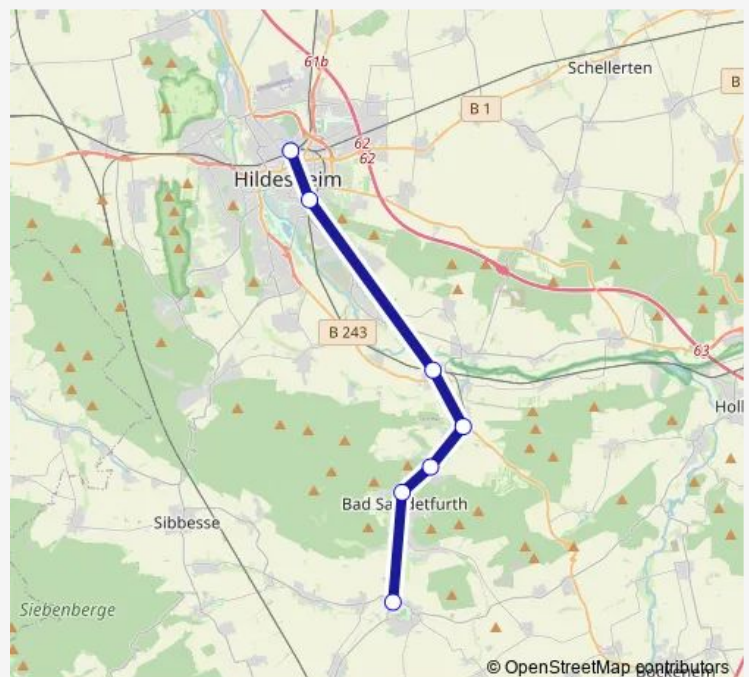

Regional Rail Service RB79

[Go to website](#)**Direction**

Bodenburg/Bahnhof — Hildesheim Hauptbahnhof

7 stops

[Open route schedule](#)

Bodenburg/Bahnhof

Bad Salzdetfurth/Bahnhof

Detfurth/Solebad

Wednesday 06:02-23:03

Thursday 06:02-23:03

Friday 06:02-23:03

Saturday 07:02-23:03

Sunday 09:02-23:03

Route info

Direction: Bodenburg/Bahnhof

Stops: 7

Trip Duration: 0 hour 24 min

■ RB79

BusMaps

Direction

Hildesheim Hauptbahnhof — Bodenburg/Bahnhof

7 stops

[Open route schedule](#)

Hildesheim Hauptbahnhof

Monday 05:34-22:37

Tuesday 05:34-22:37

Wednesday 05:34-22:37

Thursday 05:34-22:37

Friday 05:34-22:37

Saturday 06:34-22:37

Sunday 08:34-22:37

Route info