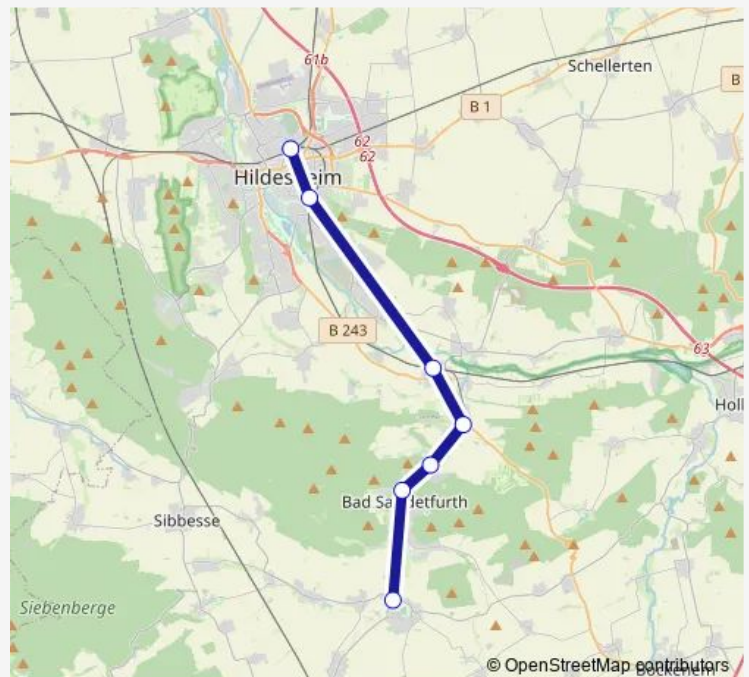

Regional Rail Service Rb79

[Go to website](#)**Direction**

Bodenburg/Bahnhof — Hildesheim Hauptbahnhof

7 stops

[Open route schedule](#)

Bodenburg/Bahnhof

Bad Salzdetfurth/Bahnhof

Detfurth/Solebad

Wednesday 06:02-23:03

Thursday 06:02-23:03

Friday 06:02-23:03

Saturday 07:02-23:03

Sunday 09:02-23:03

Route info

Direction: Bodenburg/Bahnhof

Stops: 7

Trip Duration: 0 hour 24 min

■ Rb79

BusMaps

Direction

Hildesheim Hauptbahnhof — Bodenburg/Bahnhof

7 stops

[Open route schedule](#)

Hildesheim Hauptbahnhof

Monday 05:34-22:37

Tuesday 05:34-22:37

Wednesday 05:34-22:37

Thursday 05:34-22:37

Friday 05:34-22:37

Saturday 06:34-22:37

Sunday 08:34-22:37

Route info