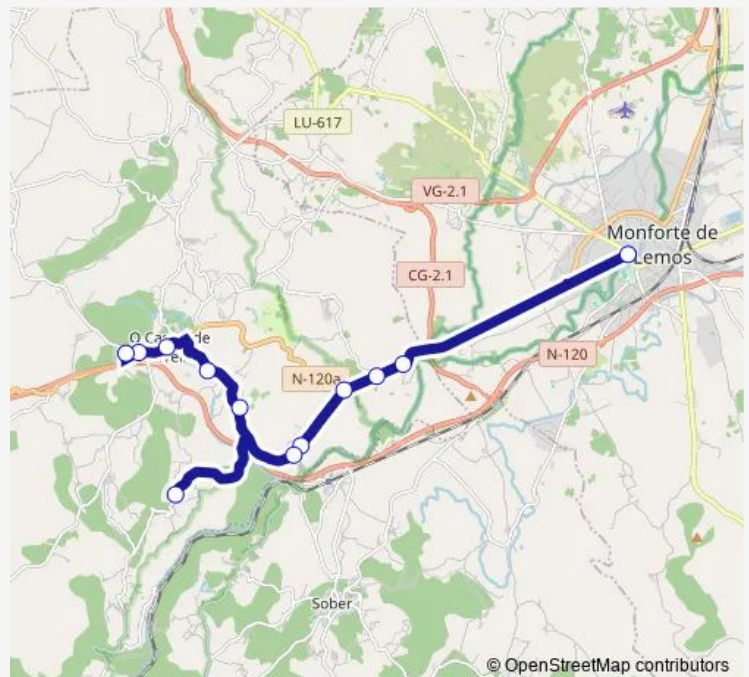

Saturday —

Sunday —

Route info

Direction: Garaje Vilabus

Stops: 12

Trip Duration: 0 hour 25 min

■ XG648013 — Ceip Monte Baliño-Garaje Vilabus

XG648013 Bus time schedules and route maps are available in an offline PDF at busmaps.com. Use the busmaps.com website to see live bus times, train schedule or subway schedule, and step-by-step directions for all public transit in Panton