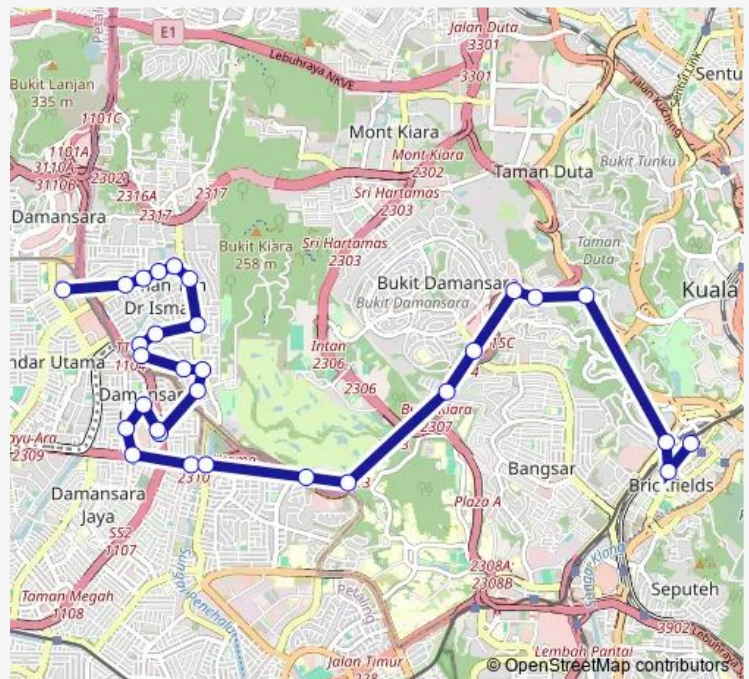

### Direction

undefined — undefined

0 stops

[Open route schedule](#)

### Route schedule

undefined — undefined

Monday 06:00

Tuesday 06:00

Wednesday 06:00

Thursday 06:00

Friday 06:00

Saturday 06:00

### Route info

Direction:

Stops: 0

Trip Duration: – min

■ U82 — Bandar Utama

Duta Vista (opp.), Jalan Duta

Wisma Damansara (opp.), Jalan Semantan

Menara UOA (opp.), Jalan Semantan

Pusat Bandar Damansara, Jalan Damanlela

Victoria Station (opp.), Lebuhraya Sprint

Eastin Hotel, Jalan Damansara