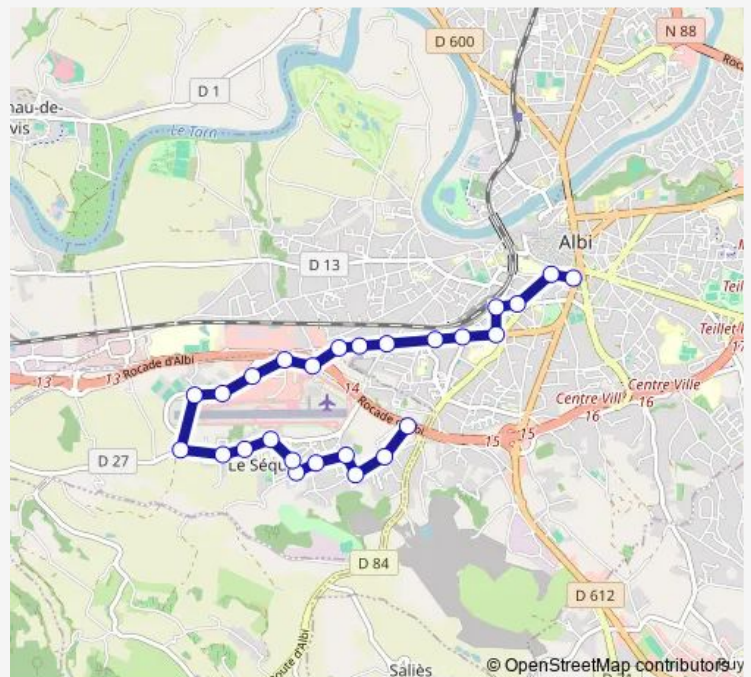

Thursday 07:11-18:43

Friday 07:11-18:43

Saturday 07:11-18:43

Sunday 07:11-18:43

Route info

Direction: Cap Long

Stops: 26

Trip Duration: 0 hour 29 min

Wednesday 08:30-18:15

Thursday 08:30-18:15

Friday 08:30-18:15

Saturday 08:30-18:15

Sunday 08:30-18:15

Route info

Direction: PI J.Jaurès

Stops: 26