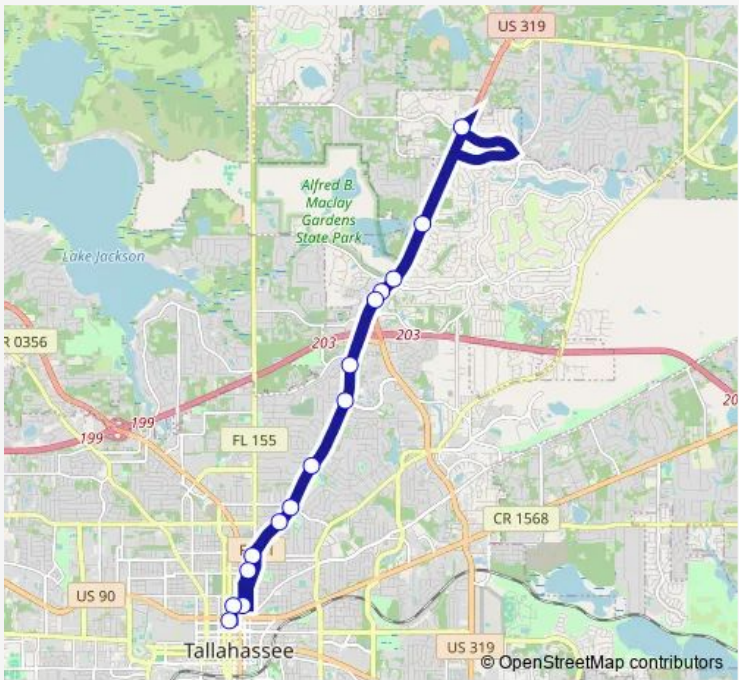

**Direction**  
 Kerry Forest Pkwy AT Thomasville RD Eol — Plaza Gate 19  
 15 stops  
[Open route schedule](#)

- Kerry Forest Pkwy AT Thomasville RD Eol
- Thomasville RD AT High Grove PL Sb
- Thomasville RD AT Maclay RD Sb
- Thomasville RD AT Village Square Blvd Sb
- Thomasville SB AT Maclay Commerce
- Thomasville RD N Piedmont Way
- Thomasville RD AT Sandhurst DR Sb
- Thomasville RD AT Gardenia DR Sb
- Thomasville RD AT E Bradford Rd
- Thomasville RD AT Miracle Plaza IB Sb
- Thomasville RD AT Sixth AVE Sb
- Thomasville RD E 5TH AVE Crosswalk Sb
- Calhoun AT Carolina Sb
- Carolina AT Adams Wb
- Plaza Gate 19

**Route schedule**  
 Kerry Forest Pkwy AT Thomasville RD Eol — Plaza Gate 19

Monday	07:00-18:00
Tuesday	07:00-18:00
Wednesday	07:00-18:00
Thursday	07:00-18:00
Friday	07:00-18:00
Saturday	—
Sunday	—

**Route info**  
 Direction: Kerry Forest Pkwy AT Thomasville RD Eol  
 Stops: 15  
 Trip Duration: 0 hour 30 min

## Direction

Plaza Gate 19 — Kerry Forest Pkwy AT Thomasville RD  
Eol

19 stops

[Open route schedule](#)

Plaza Gate 19

W Carolina ST AT N Monroe ST Eb

E Carolina ST AT N Gadsden ST Eb

N Gadsden ST AT E Brevard ST Nb