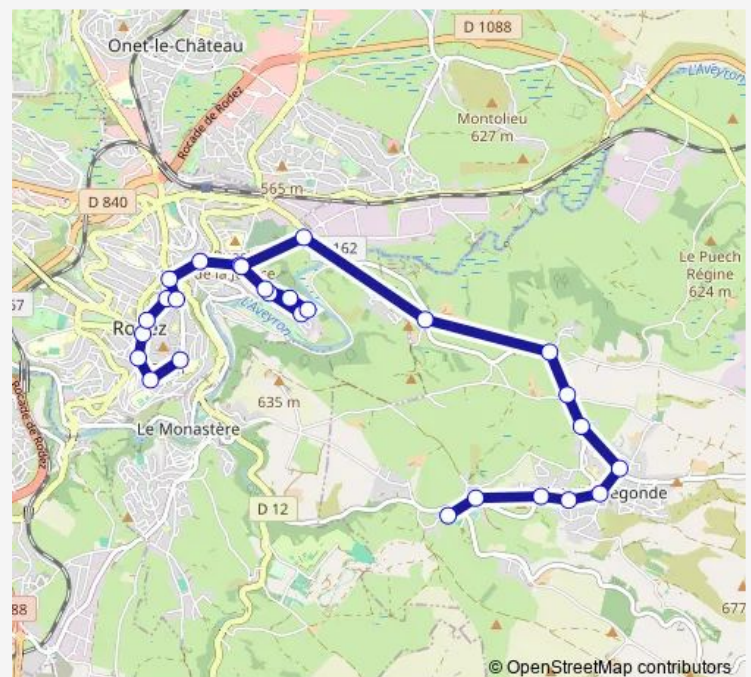

Seminaire

Henri Dunant

Musee

Route schedule

Monument DE LA Resistance — Musee

Monday 08:25-14:29

Tuesday 08:25-14:29

Wednesday 08:25-14:29

Thursday 08:25-14:29

Friday 08:25-14:29

Saturday 07:12-18:26

Sunday —

Route info

Direction: Monument DE LA Resistance

Stops: 15

Trip Duration: 0 hour 15 min

Direction

Musee — Monument DE LA Resistance

15 stops

[Open route schedule](#)

Musee

Henri Dunant

Seminaire

Comtesse Cecile

Saturday —

Sunday —

Route info

Direction: Stade Istournet

Stops: 25

Trip Duration: 0 hour 30 min

K Bus time schedules and route maps are available in an offline PDF at busmaps.com. Use the busmaps.com website to see live bus times, train schedule or subway schedule, and step-by-step directions for all public transit in Rodez