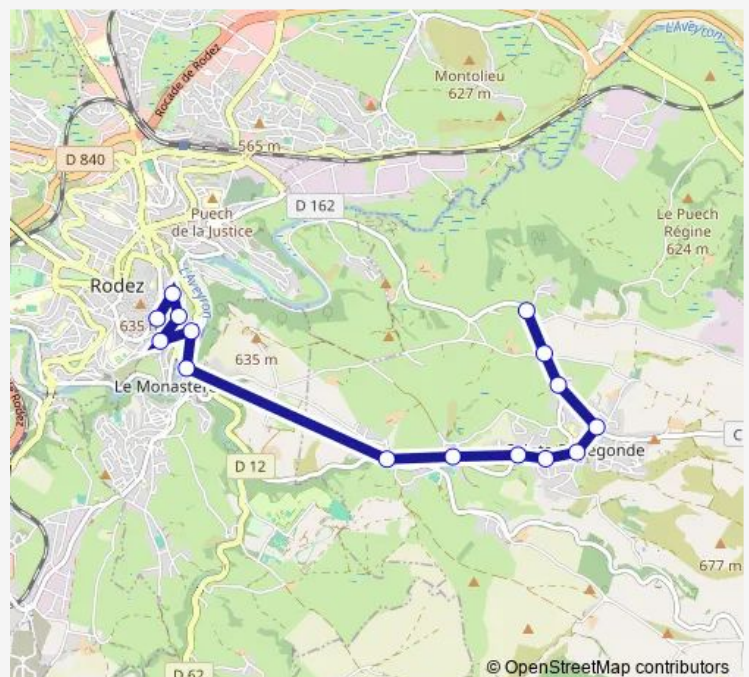

### Route schedule

Monument DE LA Resistance — Musee

Monday 08:25-14:29

Tuesday 08:25-14:29

Wednesday 08:25-14:29

Thursday 08:25-14:29

Friday 08:25-14:29

Saturday 07:12-18:26

### Route info

Direction: Monument DE LA Resistance

Stops: 15

Trip Duration: 0 hour 15 min

## Direction

Musee — Monument DE LA Resistance

15 stops

[Open route schedule](#)

Musee

Henri Dunant

Seminaire

Comtesse Cecile

## Route info

Direction: Stade Istournet

Stops: 25

Trip Duration: 0 hour 30 min