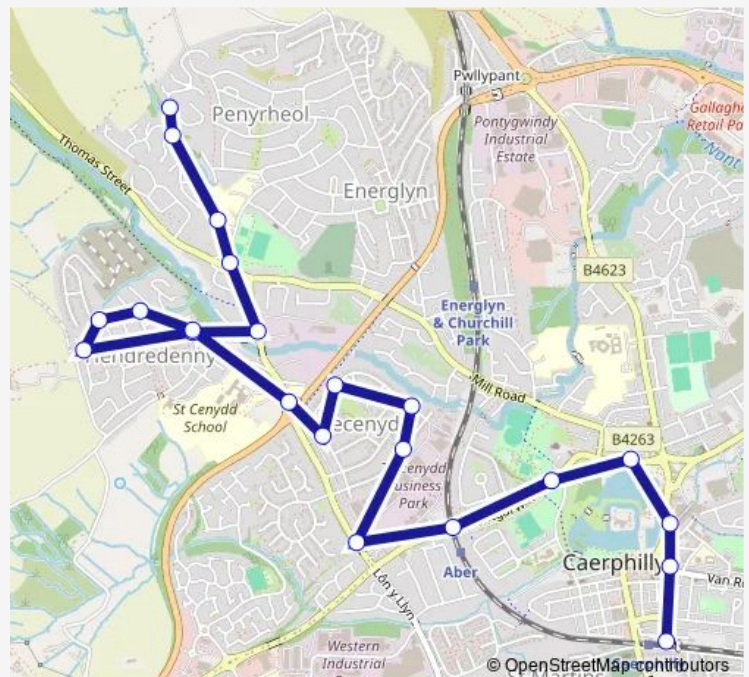

Bus K Caerphilly - Caledfryn

[Go to website](#)

Direction

Ffordd Eynon Evans — Caerphilly Interchange Stand 11

22 stops

[Open route schedule](#)

- Ffordd Eynon Evans
- Clos Cyncoed
- Cwm Ifor School
- The Bowls
- Brookside Close
- Groes-wen Drive
- Brigham Court
- Caerleon Court
- Caernarvon Court
- Groes-wen Drive
- Hendre Schools
- Third Avenue
- The 49 Club
- Second Avenue
- Second Avenue Lane
- Trecenydd Industrial Estate
- Aber Station
- Crescent Road
- The Piccadilly (Nantgarw Road)
- Castle Court Bandstand
- Caerphilly Library / The Twyn

Route info

Direction: Ffordd Eynon Evans

Stops: 22

Trip Duration: 0 hour 22 min

■ K — Caerphilly - Caledfryn

BusMaps

Direction

Caerphilly Interchange Stand 2 — Ffordd Eynon Evans

Trecenydd Industrial Estate

First Avenue

Second Avenue Lane

Second Avenue

The 49 Club

Third Avenue

Hendre Schools

Groes-wen Drive

Saturday 09:10-17:10

Sunday —

Route info

Direction: Caerphilly Interchange Stand 2

Stops: 23

Trip Duration: 0 hour 20 min

K Bus time schedules and route maps are available in an offline PDF at busmaps.com. Use the busmaps.com website to see live bus times, train schedule or subway schedule, and step-by-step directions for all public transit in Ystrad Mynach