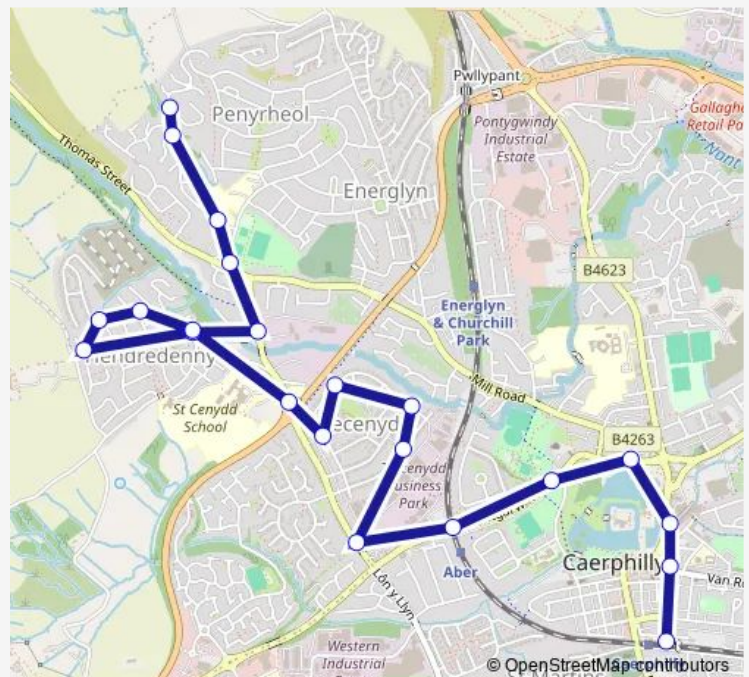

Hendre Schools

Third Avenue

The 49 Club

Second Avenue

Second Avenue Lane

Trecenydd Industrial Estate

Aber Station

Crescent Road

Thursday 09:26-17:30

Friday 09:26-17:30

Saturday 09:26-17:30

Sunday —

Route info

Direction: Ffordd Eynon Evans

Stops: 22

Trip Duration: 0 hour 22 min

■ K — Caerphilly - Caledfryn

Direction

Caerphilly Interchange Stand 2 — Ffordd Eynon Evans

23 stops

[Open route schedule](#)

Caerphilly Interchange Stand 2

South Gate Square

Castle Entrance

Wednesday 09:10-17:10

Thursday 09:10-17:10

Friday 09:10-17:10

Saturday 09:10-17:10

Sunday —

Route info

Direction: Caerphilly Interchange Stand 2

Stops: 23