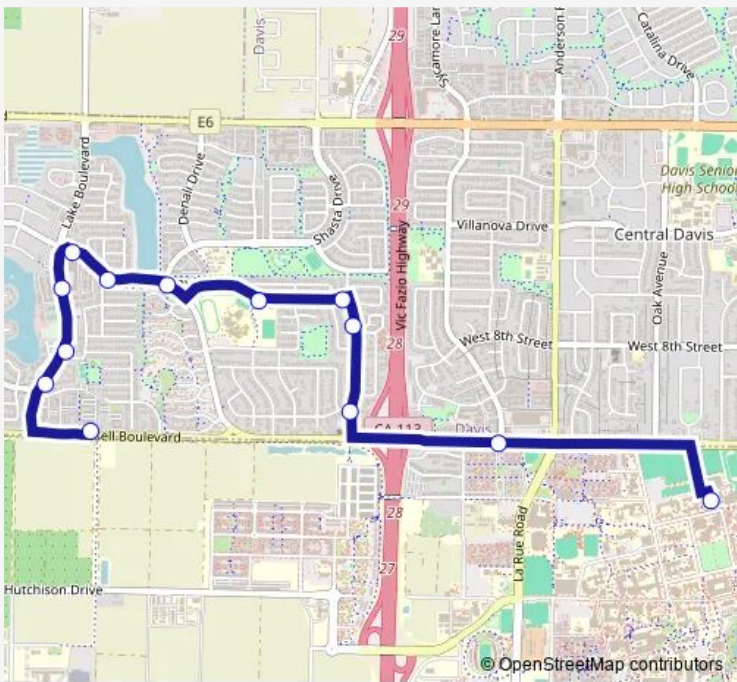

Bus K Lake/Arlington/Arthur

[Go to website](#)

Direction
 Russell Blvd & Arlington Farm (Wb) — Memorial Union & East Island (Sb)
 13 stops
[Open route schedule](#)

- Russell Blvd & Arlington Farm (Wb)
- Lake Blvd & Portage Bay (Nb)
- Lake Blvd & Salem Ave (Nb)
- Lake Blvd & Westlake Plaza (Nb)
- Arlington Blvd & Lake Blvd (Sb)
- Arlington Blvd & Cabot St (Sb)
- Arlington Blvd & Shasta Drive (Sb)
- Humboldt Ave & Imperial/Emerson Junior High (Eb)
- Humboldt Ave & Arthur St (Eb)
- Arthur St & North Adams St (Sb)
- Arthur St & Alameda Ave (Sb)
- Russell Blvd & Sycamore Lane/Trader Joe's (Eb)
- Memorial Union & East Island (Sb)

Route schedule
 Russell Blvd & Arlington Farm (Wb) — Memorial Union & East Island (Sb)

Monday	07:02-21:42
Tuesday	07:02-21:42
Wednesday	07:02-21:42
Thursday	07:02-21:42
Friday	07:02-21:42
Saturday	09:07-18:17
Sunday	09:07-18:17

Route info
 Direction: Russell Blvd & Arlington Farm (Wb)
 Stops: 13
 Trip Duration: 0 hour 18 min

Direction

Memorial Union & East Island (Sb) — Russell Blvd & Arlington Farm (Wb)

4 stops

[Open route schedule](#)

Monday 06:55-21:35

Tuesday 06:55-21:35

Wednesday 06:55-21:35

Thursday 06:55-21:35

Friday 06:55-21:35

Saturday 09:00-18:10

Sunday 09:00-18:10

Route info