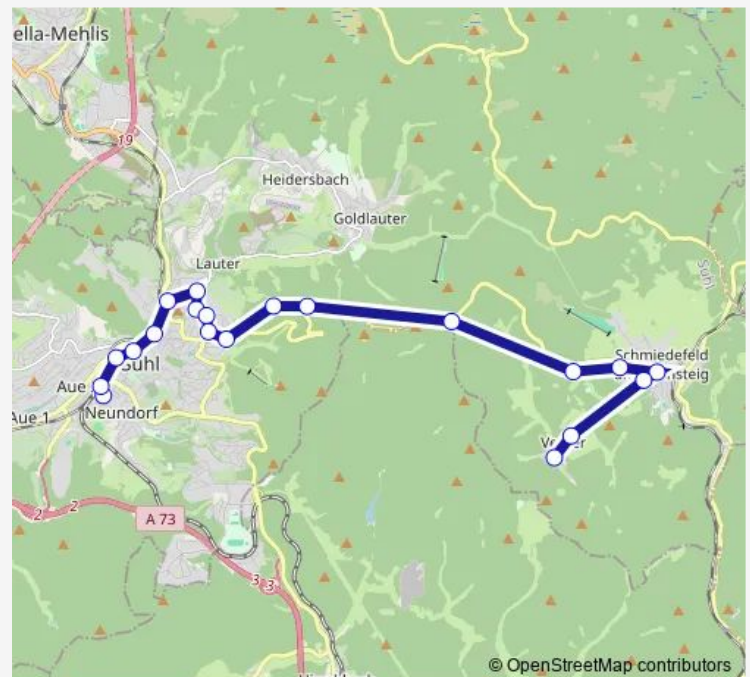

Route schedule

Vesser — Suhl, Zentrum

Monday	06:35
Tuesday	06:35
Wednesday	06:35
Thursday	06:35
Friday	06:35
Saturday	—
Sunday	—

Route info

Direction: Vesser

Stops: 12

Trip Duration: 0 hour 25 min

■ K

BusMaps

Direction

Vesser, Ort — Suhl, Am Bahndamm

17 stops

[Open route schedule](#)

Vesser, Ort

Vesser

Schmiedefeld, Schule

Vesser, Ort — Suhl, Zentrum

Monday	08:22
Tuesday	08:22
Wednesday	08:22
Thursday	08:22
Friday	08:22
Saturday	—
Sunday	—

Route info

Direction: Vesser, Ort

Stops: 15

Trip Duration: 0 hour 32 min

Direction

Vesser, Ort — Suhl, Zentrum

Suhl, Zentrum

Route schedule

Vesser, Ort — Suhl, Zentrum

Monday	14:14
Tuesday	14:14
Wednesday	14:14
Thursday	14:14
Friday	14:14
Saturday	—
Sunday	—

Route info

Direction: Vesser, Ort

Stops: 15

Trip Duration: 0 hour 32 min