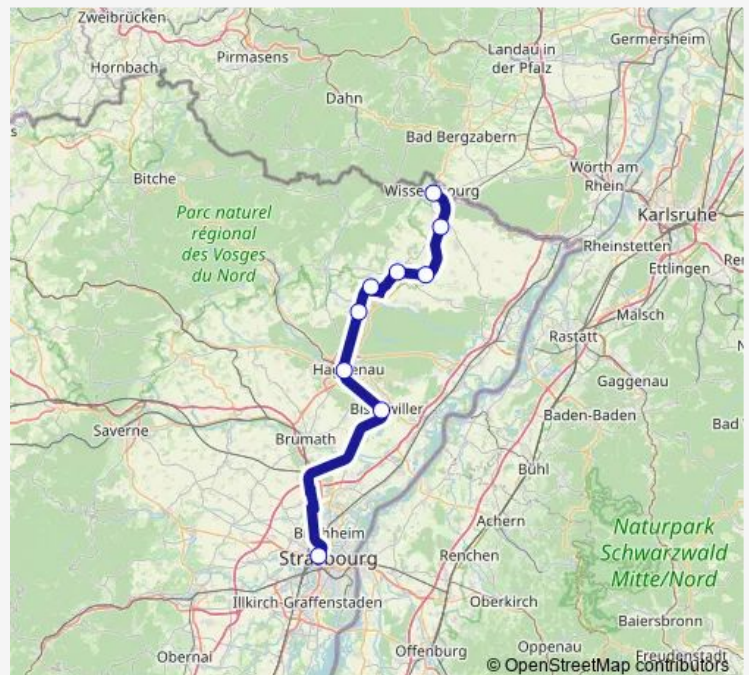

Vendenheim, Gare

Hoerdt, Gare

Weyersheim, Gare

Kurtzenhouse, Gare

Bischwiller, Gare Sncf

Marienthal, Gare

Haguenau

Route schedule

Strasbourg — Haguenau

Monday 07:27-21:10

Tuesday 07:27-21:10

Wednesday 07:27-21:10

Thursday 07:27-21:10

Friday 07:27-21:10

Saturday 20:51

Sunday 20:51

Route info

Direction: Strasbourg

Stops: 9

Trip Duration: 0 hour 35 min

■ Sncf TER A34 — Wissembourg - Strasbourg

Direction

Strasbourg — Wissembourg, Bahnhof

9 stops

Friday 06:35-20:55

Saturday 07:05-20:35

Sunday 08:27-20:12

Route info

Direction: Strasbourg

Stops: 9

Trip Duration: 0 hour 56 min

Direction