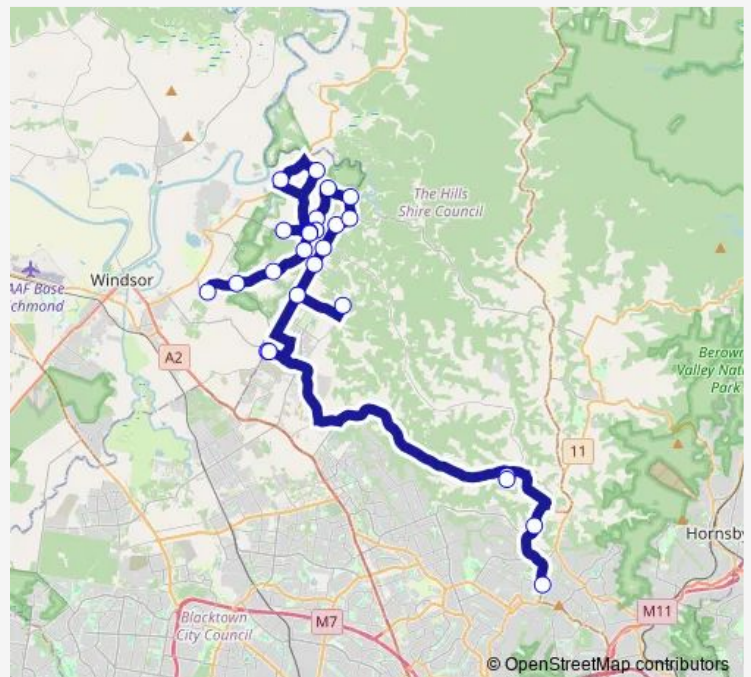

- Oakhill College, Old Northern Rd
- Lorien Novalis School, Old Northern Rd
- St Madeleine's Primary School, School Grounds
- Marian Catholic College, School Grounds
- Old Pitt Town Rd Before Boundary Rd
- Old Pitt Town Rd At Boundary Rd
- Boundary Rd Opp Maguires Rd
- Maguires Rd At Mcclymonts Rd
- Boundary Rd At Dunns Rd
- Maraylya Public School, Boundary Rd
- Boundary Rd At Pitt Town Dural Rd (Hail And Ride)
- St Johns Rd At Cattai Rdge Rd (Hail And Ride)
- Reedy Rd At St Johns Rd (Hail And Ride)
- Reedy Rd At Fisher Rd
- 48-54 Fisher Rd
- Fisher Rd At Pitt Town Dural Rd
- Pitt Town Dural Rd After Scheyville Rd
- Pitt Town Dural Rd Opp Whitmore Rd
- Pebble Hill Rd At Mitchell Park Rd
- Lakeland And Threlkeld T/A

Route schedule

Oakhill College, Old Northern Rd — Old Stock Route Rd Before Saunders Rd

Monday	15:32
Tuesday	15:32
Wednesday	15:32
Thursday	15:32
Friday	15:32
Saturday	—
Sunday	—

Route info

Direction: Oakhill College, Old Northern Rd

Stops: 26

Trip Duration: 1 hour 22 min

5604 — Oakhill College to Old Stock Route Rd at Saunders Rd via Maraylya

Pitt Town Dural Rd Opp Scheyville Rd

Scheyville Rd Opp Pitt Town Dural Rd

Scheyville Rd Before Dunns Rd

Scheyville Rd At Dormitory Hill Rd

Scheyville Rd Opp Old Pitt Town Rd

Old Stock Route Rd Before Saunders Rd

5604 School Bus time schedules and route maps are available in an offline PDF at busmaps.com. Use the busmaps.com website to see live bus times, train schedule or subway schedule, and step-by-step directions for all public transit in Wilberforce