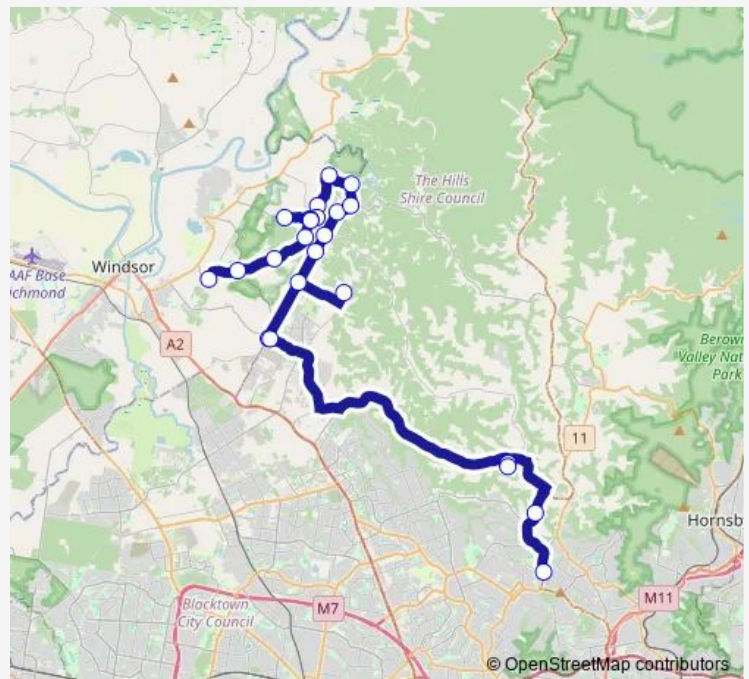

- Oakhill College, Old Northern Rd
- Lorien Novalis School, Old Northern Rd
- St Madeleine's Primary School, School Grounds
- Marian Catholic College, School Grounds
- Old Pitt Town Rd Before Boundary Rd
- Old Pitt Town Rd At Boundary Rd
- Boundary Rd Opp Maguires Rd
- Maguires Rd At Mcclymonts Rd
- Boundary Rd At Dunns Rd
- Maraylya Public School, Boundary Rd
- Boundary Rd At Pitt Town Dural Rd (Hail And Ride)
- St Johns Rd At Cattai Rdge Rd (Hail And Ride)
- Reedy Rd At St Johns Rd (Hail And Ride)
- Reedy Rd At Fisher Rd
- 48-54 Fisher Rd
- Fisher Rd At Pitt Town Dural Rd
- Pitt Town Dural Rd After Scheyville Rd
- Pitt Town Dural Rd Opp Whitmore Rd
- Pitt Town Dural Rd Opp Scheyville Rd
- Scheyville Rd Opp Pitt Town Dural Rd

Route schedule

Oakhill College, Old Northern Rd — Old Stock Route Rd Before Saunders Rd

Monday	15:26
Tuesday	15:26
Wednesday	15:26
Thursday	15:26
Friday	15:26
Saturday	—
Sunday	—

Route info

Direction: Oakhill College, Old Northern Rd

Stops: 24

Trip Duration: 1 hour 28 min

5604 — Oakhill College to Old Stock Route Rd at Saunders Rd via Maraylya

Scheyville Rd Before Dunns Rd

Scheyville Rd At Dormitory Hill Rd

Scheyville Rd Opp Old Pitt Town Rd

Old Stock Route Rd Before Saunders Rd

5604 School Bus time schedules and route maps are available in an offline PDF at busmaps.com. Use the busmaps.com website to see live bus times, train schedule or subway schedule, and step-by-step directions for all public transit in Wilberforce