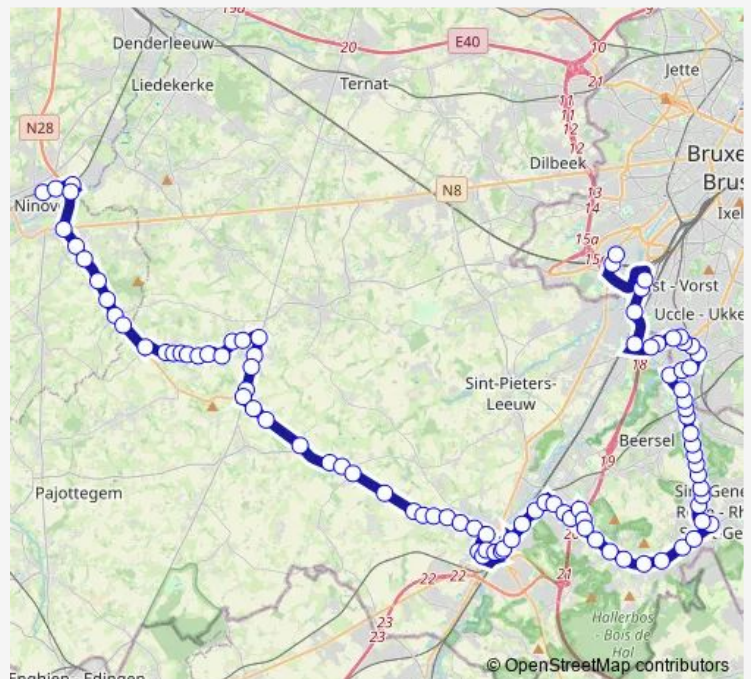

Gooik Sint-Niklaaskerk

Route schedule

Ninove Station perron 2 — Anderlecht Het Rad

Monday 04:35-23:35

Tuesday 04:35-23:35

Wednesday 04:35-23:35

Thursday 04:35-23:35

Friday 04:35-23:35

Saturday 05:05-22:10

Sunday 07:05-16:36

Route info

Direction: Ninove Station perron 2

Stops: 94

Trip Duration: 1 hour 43 min

R53 — Ninove - Leerbeek - Halle - Alsemberg - Anderlecht

Gooik Wijngaardstraat