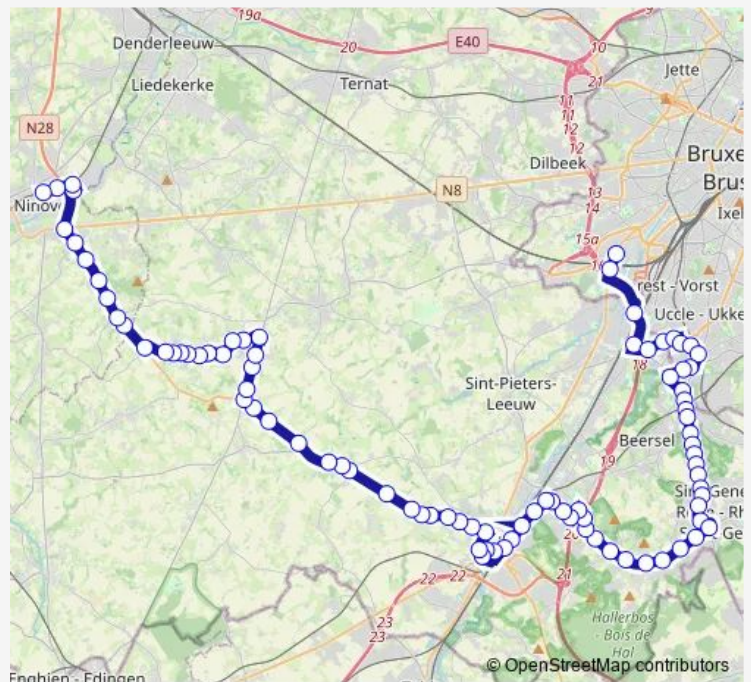

Gooik Sint-Niklaaskerk

Route schedule

Ninove Station perron 2 — Anderlecht Het Rad

Monday 04:35-23:33

Tuesday 04:35-23:33

Wednesday 04:35-23:33

Thursday 04:35-23:33

Friday 04:35-23:33

Saturday 05:05-22:05

Sunday 07:05-20:36

Route info

Direction: Ninove Station perron 2

Stops: 93

Trip Duration: 1 hour 45 min

R53 — Ninove - Leerbeek - Halle - Alseberg - Anderlecht

Gooik Wijngaardstraat