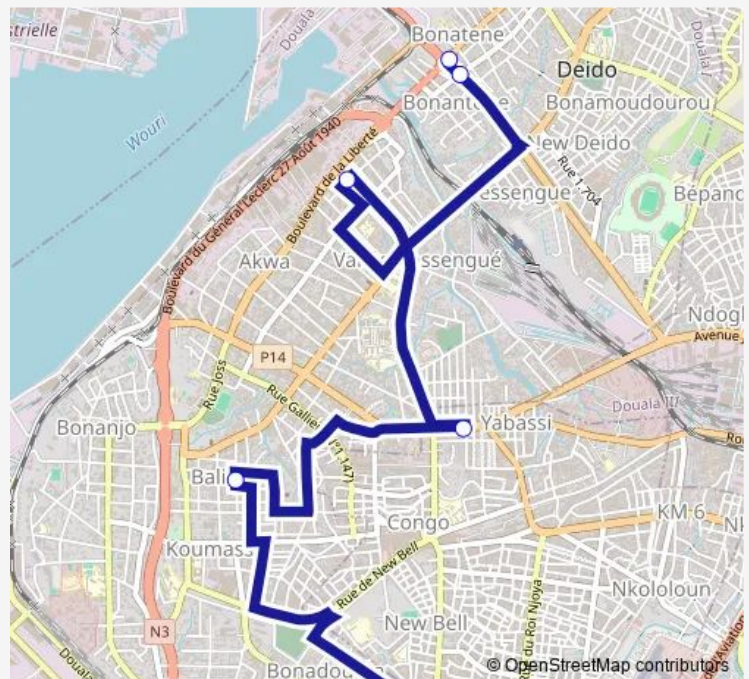

**Direction**

Carrour Shell New-Bell — Feu Rouge, Rond Point Deido

6 stops

[Open route schedule](#)

Carrour Shell New-Bell

Bali Jamaïca

Boulangerie Dakwa

Akwa Clinique du Berceau

Rond Point Deido, Rue Abo

Feu Rouge, Rond Point Deido

Route schedule

Carrour Shell New-Bell — Feu Rouge, Rond Point Deido

Monday	11:13
Tuesday	11:13
Wednesday	11:13
Thursday	11:13
Friday	11:13
Saturday	11:13
Sunday	11:13

Route info

Direction: Carrour Shell New-Bell

Stops: 6

Trip Duration: 0 hour 39 min

Shell Newbell to Rond Point Deido

Communal Taxi Service time schedules and route maps are available in an offline PDF at [busmaps.com](https://busmaps.com). Use the [busmaps.com](https://busmaps.com) website to see live bus times, train schedule or subway schedule, and step-by-step directions for all public transit in Douala