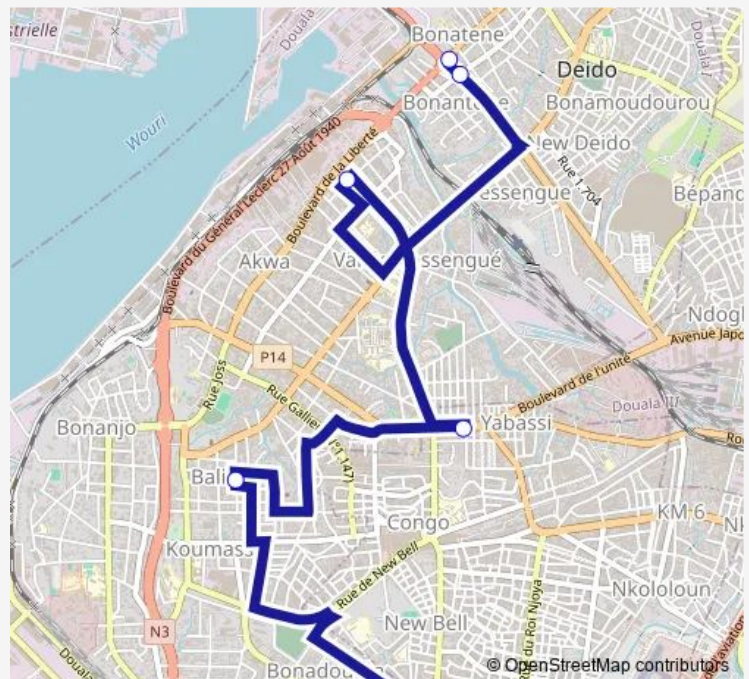

Direction

Carrour Shell New-Bell — Feu Rouge, Rond Point Deido

6 stops

[Open route schedule](#)

Carrour Shell New-Bell

Bali Jamaïca

Boulangerie Dakwa

Akwa Clinique du Berceau

Rond Point Deido, Rue Abo

Feu Rouge, Rond Point Deido

Route schedule

Carrour Shell New-Bell — Feu Rouge, Rond Point Deido

Monday 11:13

Tuesday 11:13

Wednesday 11:13

Thursday 11:13

Friday 11:13

Saturday 11:13

Sunday 11:13

Route info

Direction: Carrour Shell New-Bell

Stops: 6

Trip Duration: 0 hour 39 min

Shell Newbell to Rond Point Deido