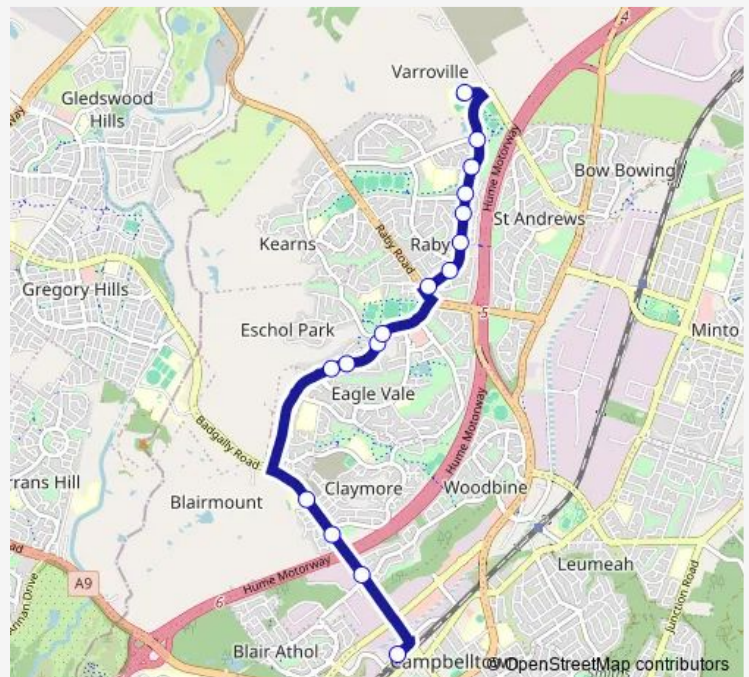

Blairmount Public School, Badgally Rd

Hardy St At Eagle Vale Dr

Eagle Vale Dr At Wynn St

Eagle Vale Dr Before Epping Forest Dr

Eagle Vale Dr After Epping Forest Dr

Spitfire Dr Afer Raby Rd

Spitfire Dr Before Hurricane Dr

### Route schedule

Campbelltown Station, Farrow Rd, Stand H — Mount Carmel High School, School Grounds

Monday	07:55
Tuesday	07:55
Wednesday	07:55
Thursday	07:55
Friday	—
Saturday	—
Sunday	—

### Route info

Direction: Campbelltown Station, Farrow Rd, Stand H

Stops: 16

Trip Duration: 0 hour 25 min

3040 School Bus time schedules and route maps are available in an offline PDF at [busmaps.com](https://busmaps.com). Use the [busmaps.com](https://busmaps.com) website to see live bus times, train schedule or subway schedule, and step-by-step directions for all public transit in Liverpool