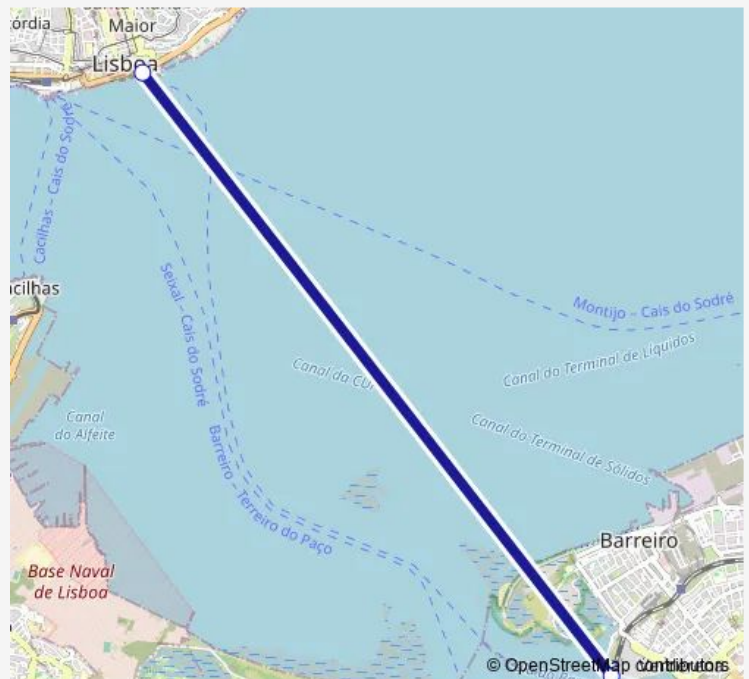

### Direction

Terreiro do Paço — Barreiro

2 stops

[Open route schedule](#)

Terreiro do Paço

Barreiro

### Route schedule

Terreiro do Paço — Barreiro

Monday	00:00-23:30
Tuesday	00:00-23:30
Wednesday	00:00-23:30
Thursday	00:00-23:30
Friday	00:00-23:30
Saturday	00:00-22:55
Sunday	00:00-22:55

### Route info

Direction: Terreiro do Paço

Stops: 2

Trip Duration: 0 hour 20 min

■ Terreiro de Paço

Ferry time schedules and route maps are available in an offline PDF at [busmaps.com](https://busmaps.com). Use the [busmaps.com](https://busmaps.com) website to see live bus times, train schedule or subway schedule, and step-by-step directions for all public transit in Lisbon