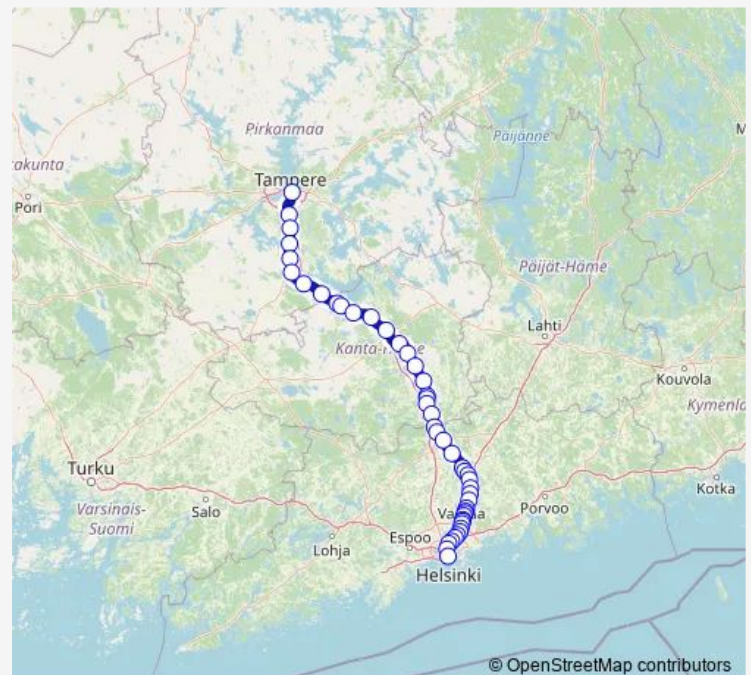

## Long Distance Trains IC 160 Tampere - Helsinki

[Go to website](#)

### Route schedule

Tampere — Helsinki

Monday —

Tuesday 05:04

Wednesday 05:04

Thursday 05:04

Friday 05:04

Saturday —

### Route info

Direction: Tampere

Stops: 47

Trip Duration: 1 hour 50 min

■ IC 160 — Tampere - Helsinki

Hyvinkää Paavola

Hyvinkää

Palopuro