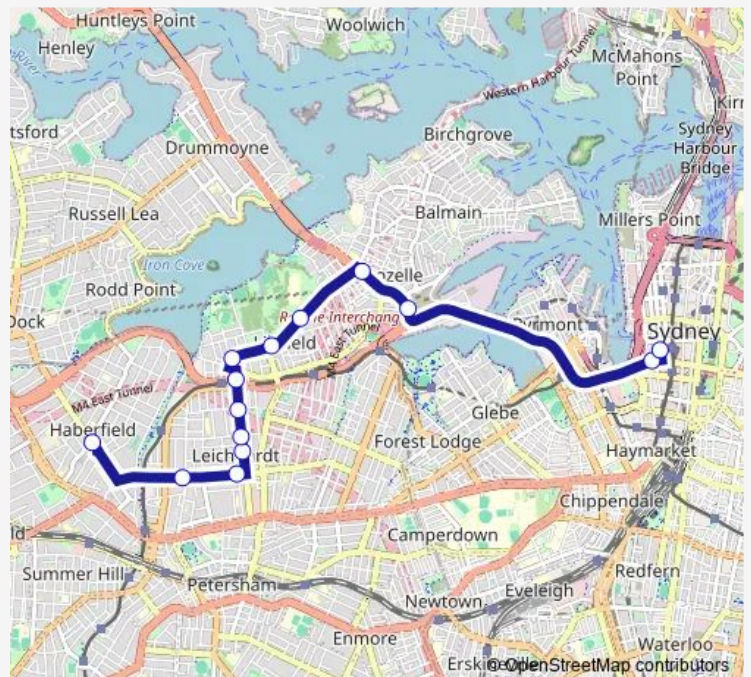

Marion St Opp Renwick St

Norton St At Carlisle St

Norton St At Allen St

Norton St Opp Pioneers Memorial Park

Norton St At City West Link Rd

Perry St At Mary St

Balmain Rd Opp Orange Grove Plaza

Balmain Rd Opp Grove St

Victoria Rd After Darling St

Victoria Rd Opp Hornsey St

Town Hall House, Druitt St, Stand N

Clarence St After Druitt St

Route schedule

Ramsay St At Dalhousie St — Clarence St After Druitt St

Monday 07:06-08:06

Tuesday 07:06-08:06

Wednesday 07:06-08:06

Thursday 07:06-08:06

Friday 07:06-08:06

Saturday —

Sunday —

Route info

Direction: Ramsay St At Dalhousie St

Stops: 14

Trip Duration: 0 hour 29 min

L37 — Haberfield to City Town Hall (Limited Stops)

Direction

Town Hall Station, Park St, Stand K — Ramsay St Before Dalhousie St

13 stops

[Open route schedule](#)

Town Hall Station, Park St, Stand K