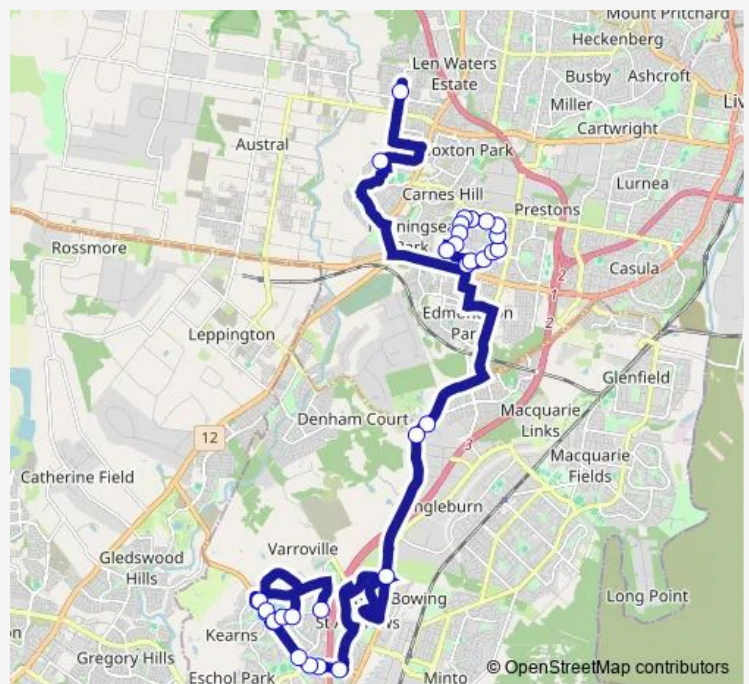

Braidwood Dr Opp Mollymook St

Braidwood Dr Opp Tallong St

Braidwood Dr Opp Richlands Pl

Braidwood Dr After Minerva Pl

Braidwood Dr Before Bugong St

Braidwood Dr Before Fortunato St

Braidwood Dr At Bumbera St

Thomas Hassall Anglican College, Kingsford Smith Av — Spitfire Dr At Sunderland Dr

Monday	14:50
Tuesday	14:50
Wednesday	14:50
Thursday	14:50
Friday	—
Saturday	—
Sunday	—

Route info

Direction: Thomas Hassall Anglican College, Kingsford Smith Av

Stops: 32

Trip Duration: 1 hour 13 min

2040 — Thomas Hassall College to Prestons

Raby Rd Before Eagle Vale Dr

Figtree Park, Raby Rd

Raby Rd Opp Mustang Dr

Clark Reserve, Raby Rd

Raby Rd Opp Raby Sports Complex

Raby Sports Complex, Raby Rd

Raby Rd Opp Kearns Av

Raby Rd Before Mustang Dr

Mustang Dr Opp Mirage Av

Mustang Dr At Hurricane Dr

Spitfire Dr At Sunderland Dr

2040 School Bus time schedules and route maps are available in an offline PDF at [busmaps.com](https://busmaps.com). Use the [busmaps.com](https://busmaps.com) website to see live bus times, train schedule or subway schedule, and step-by-step directions for all public transit in Liverpool