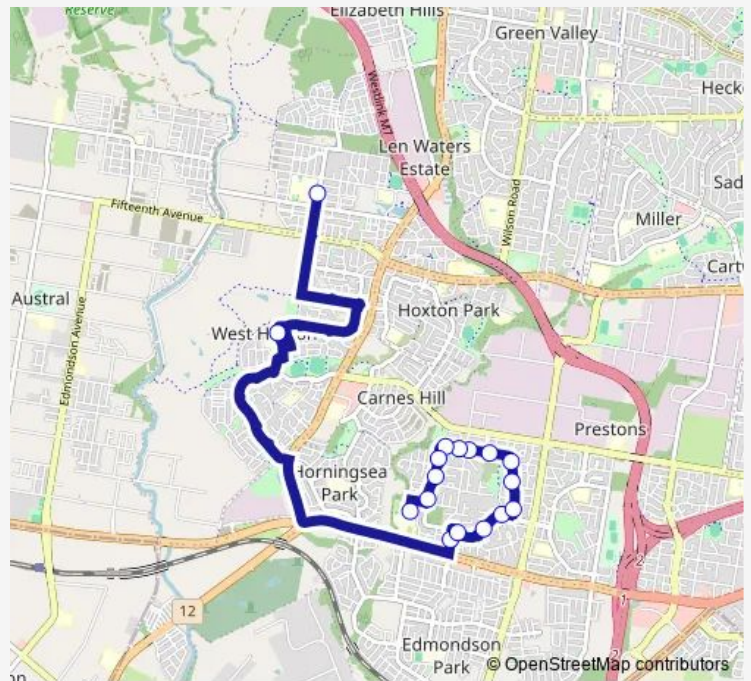

School Bus 2040 Thomas Hassall College to Prestons

[Go to website](#)

**Direction**

Thomas Hassall Anglican College, Kingsford Smith Av — William Carey Christian School, School Grounds

17 stops

[Open route schedule](#)

Braidwood Dr At Wagga Wagga St

Braidwood Dr Opp Mollymook St

Braidwood Dr Opp Tallong St

Braidwood Dr Before Kookaburra Rd

Braidwood Dr Opp Richlands Pl

Braidwood Dr After Minerva Pl

Braidwood Dr Before Bugong St

Braidwood Dr Before Fortunato St

Braidwood Dr At Bumbera St

William Carey Christian School, School Grounds

Route schedule

Thomas Hassall Anglican College, Kingsford Smith Av — William Carey Christian School, School Grounds

Monday	14:50
Tuesday	14:50
Wednesday	14:50
Thursday	14:50
Friday	14:50
Saturday	—
Sunday	—

Route info

Direction: Thomas Hassall Anglican College, Kingsford Smith Av

Stops: 17

Trip Duration: 0 hour 37 min

2040 — Thomas Hassall College to Prestons