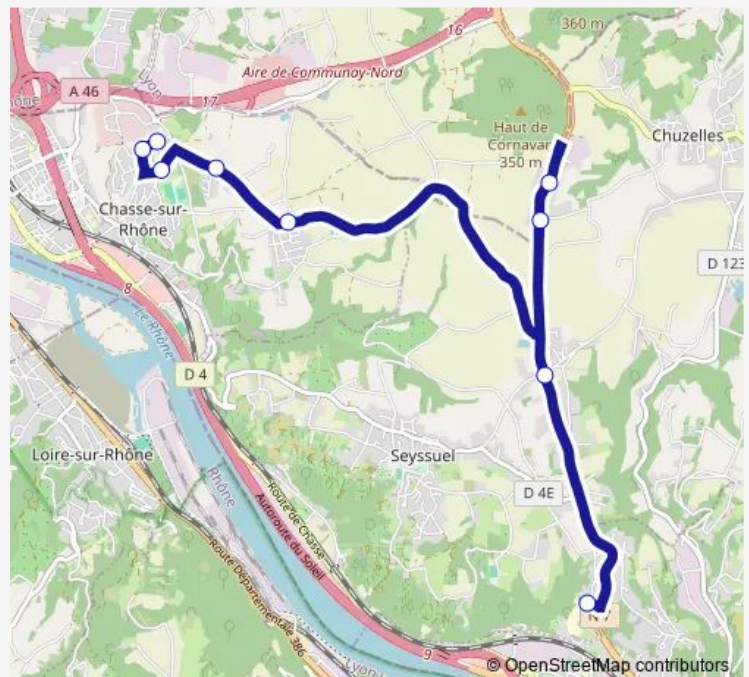

Bus 2040 Chasse-sur-Rhône – Seyssuel – Vienne

[Go to website](#)

Direction

Lycée E. Fitzgerald — Charnevaux

11 stops

[Open route schedule](#)

Lycée E. Fitzgerald

Pasteur

Saturday —

Sunday —

Route info

Direction: Lycée E. Fitzgerald

Stops: 11

Trip Duration: 0 hour 42 min

Direction

Nicolas Chorier — Roche Couloure

4 stops

[Open route schedule](#)

Nicolas Chorier

Pasteur

Seyssuel Ecole

Roche Couloure

Route schedule

Nicolas Chorier — Roche Couloure

Monday	—
Tuesday	—
Wednesday	12:05
Thursday	—
Friday	—
Saturday	—
Sunday	—

Route info

Direction: Nicolas Chorier

Stops: 4

Trip Duration: 0 hour 55 min

Direction

Collège de l'Isle — Bouchard Trembas

17 stops