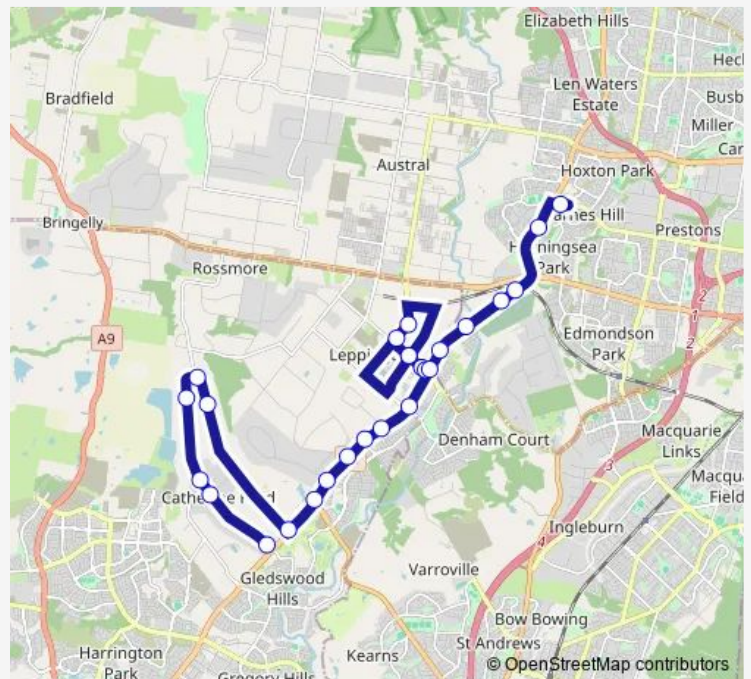

Ingleburn Rd At Byron Rd

Leppington Public School, Rickard Rd

Rickard Rd Before Ingleburn Rd

Ingleburn Rd At Byron Rd

Ingleburn Rd Before Camden Valley Way

Camden Valley Way Opp Denham Court Rd

Route schedule

Catherine Fields Rd After Camden Valley Way — Carnes Hill Marketplace, Kurrajong Rd

Monday	08:29
Tuesday	08:29
Wednesday	08:29
Thursday	08:29
Friday	08:29
Saturday	—
Sunday	—

Route info

Direction: Catherine Fields Rd After Camden Valley Way

Stops: 26

Trip Duration: 0 hour 30 min

1020 — Catherine Field and Camdenvalley to Carnes Hill Marketplace **BusMaps**

Camden Valley Way Opp 1370

Camden Valley Way Opp 1486

Camden Valley Way Opp Forest Lawn Cemetery

Camden Valley Way Opp Leppington Co-Op

Cowpasture Rd Opp 155

Carnes Hill Marketplace, Kurrajong Rd

1020 School Bus time schedules and route maps are available in an offline PDF at busmaps.com. Use the busmaps.com website to see live bus times, train schedule or subway schedule, and step-by-step directions for all public transit in Liverpool