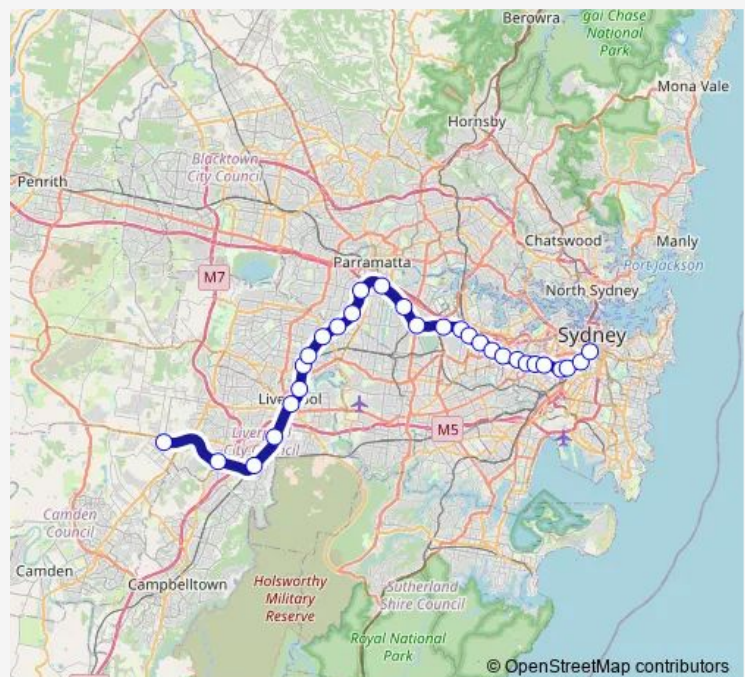

Rail T2 T2 Inner West and Leppington Line

[Go to website](#)

Direction

Leppington Station, Platform 1 — Central Station, Platform 17

23 stops

[Open route schedule](#)

Leppington Station, Platform 1

Edmondson Park Station, Platform 1

Glenfield Station, Platform 2

Casula Station, Platform 1

Liverpool Station, Platform 1

Warwick Farm Station, Platform 1

Cabramatta Station, Platform 1

Canley Vale Station, Platform 1

Fairfield Station, Platform 1

Yennora Station, Platform 1

Guildford Station, Platform 1

Merrylands Station, Platform 1

Granville Station, Platform 3

Clyde Station, Platform 4

Auburn Station, Platform 3

Lidcombe Station, Platform 3

Flemington Station, Platform 3

Strathfield Station, Platform 7

Burwood Station, Platform 5

Ashfield Station, Platform 3

Newtown Station, Platform 1

Route schedule

Leppington Station, Platform 1 — Central Station, Platform 17

Monday 03:57-20:18

Tuesday 03:57-20:18

Wednesday 03:57-20:18

Thursday 03:57-20:18

Friday 03:57-20:18

Saturday —

Sunday —

Route info

Direction: Leppington Station, Platform 1

Stops: 23

Trip Duration: 1 hour 16 min

T2 — T2 Inner West and Leppington Line