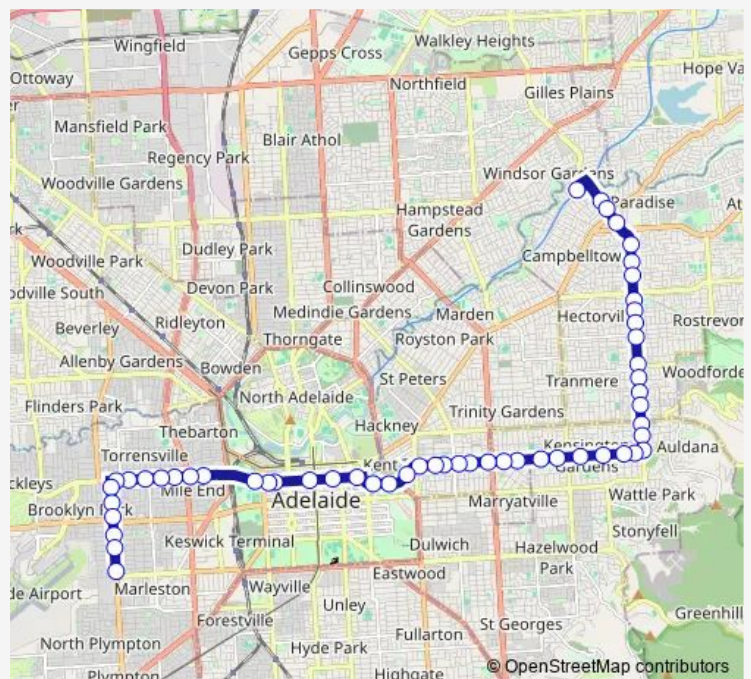

Stop 22A St Bernards Rd - East side

Stop 22 St Bernards Rd - East side

Stop 21C St Bernards Rd - East side

Stop 21B St Bernards Rd - East side

Stop 21A St Bernards Rd - East side

Stop 21 St Bernards Rd - East side

Stop 20 St Bernards Rd - East side

Stop 19C Penfold Rd - East side

Stop 19B Penfold Rd - East side

Stop 19A Penfold Rd - East side

Stop 18 The Parade - South side

Stop 17 The Parade - South side

Stop 16 The Parade - South side

Route schedule

Zone I Paradise Interchange - North West side — Stop 8F
Marion Rd - East side

Monday 15:06-15:50

Tuesday 15:06-15:50

Wednesday 15:06-15:50

Thursday 15:06-15:50

Friday 15:06-15:50

Saturday —

Sunday —

Route info

Direction: Zone I Paradise Interchange - North West side

Stops: 54

Trip Duration: 1 hour 6 min

H20R — Paradise Interchange to Richmond

Stop 15 The Parade - South side

Stop 14 The Parade - South side