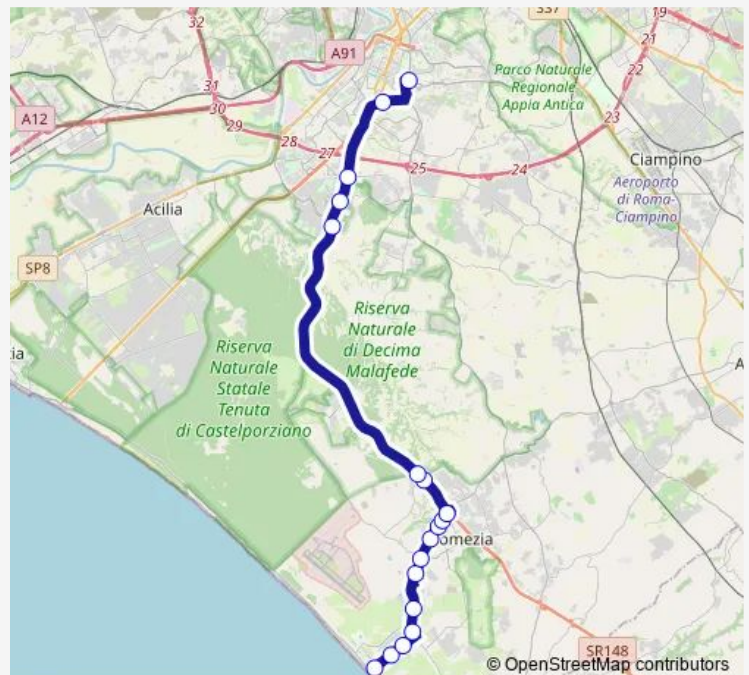

**Bus Torvaianica - Roma Laurentina # Cn14d**

[Go to website](#)

**Direction**

Torvaianica | viale Danimarca # f12451 — Roma | Laurentina (Metro B) # f2693

18 stops

[Open route schedule](#)

Torvaianica | viale Danimarca # f12451

Torvaianica | Viale Danimarca Via Orione # f12452

Torvaianica | Viale Danimarca Via Assisi # f12453

Torvaianica | Via Campo Selva (Borgo Santa Rita) # f12454

Torvaianica | Via del Mare (Campo Selva) # f12455

Roma | Ospedale Sant'Eugenio # f12701

Roma | Laurentina (Metro B) # f2693

**Route schedule**

Torvaianica | viale Danimarca # f12451 — Roma | Laurentina (Metro B) # f2693

Monday	05:25-20:10
Tuesday	05:25-20:10
Wednesday	05:25-20:10
Thursday	05:25-20:10
Friday	05:25-20:10
Saturday	05:25-20:40
Sunday	15:35

**Route info**

Direction: Torvaianica | viale Danimarca # f12451

Stops: 18

Trip Duration: 0 hour 40 min

Torvaianica - Roma Laurentina # Cn14d

Bus time schedules and route maps are available in an offline PDF at [busmaps.com](https://busmaps.com). Use the [busmaps.com](https://busmaps.com) website to see live bus times, train schedule or subway schedule, and step-by-step directions for all public transit in Pomezia