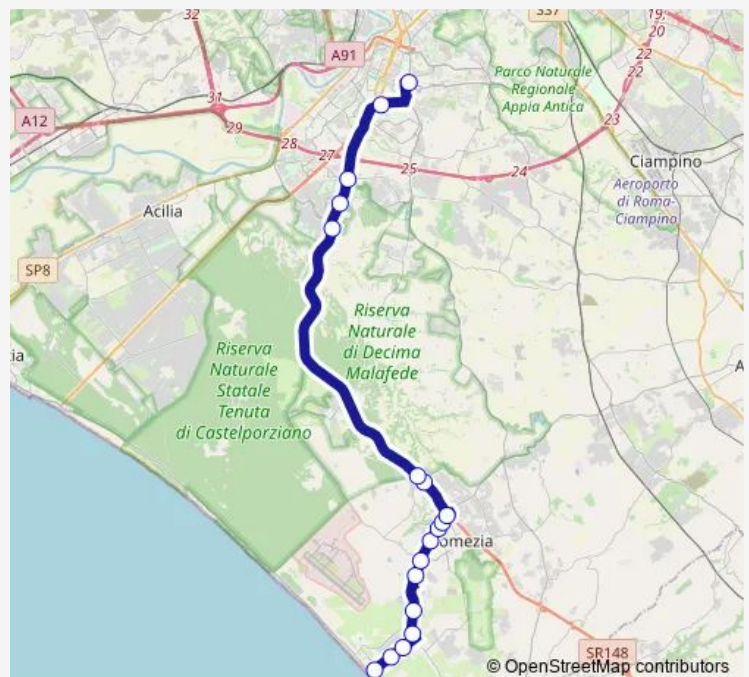

**Bus Torvaianica - Roma Laurentina # Cn14d**

[Go to website](#)

**Direction**

Torvaianica | viale Danimarca # f12451 — Roma | Laurentina (Metro B) # f2693

18 stops

[Open route schedule](#)

Torvaianica | viale Danimarca # f12451

Torvaianica | Viale Danimarca Via Orione # f12452

Torvaianica | Viale Danimarca Via Assisi # f12453

Torvaianica | Via Campo Selva (Borgo Santa Rita) # f12454

Torvaianica | Via del Mare (Campo Selva) # f12455

Roma | Ospedale Sant'Eugenio # f12701

Roma | Laurentina (Metro B) # f2693

**Route schedule**

Torvaianica | viale Danimarca # f12451 — Roma | Laurentina (Metro B) # f2693

Monday	05:25-20:10
Tuesday	05:25-20:10
Wednesday	05:25-20:10
Thursday	05:25-20:10
Friday	05:25-20:10
Saturday	05:25-20:40
Sunday	15:35

**Route info**

Direction: Torvaianica | viale Danimarca # f12451

Stops: 18

Trip Duration: 0 hour 43 min

Torvaianica - Roma Laurentina # Cn14d

Bus time schedules and route maps are available in an offline PDF at [busmaps.com](https://busmaps.com). Use the [busmaps.com](https://busmaps.com) website to see live bus times, train schedule or subway schedule, and step-by-step directions for all public transit in Pomezia