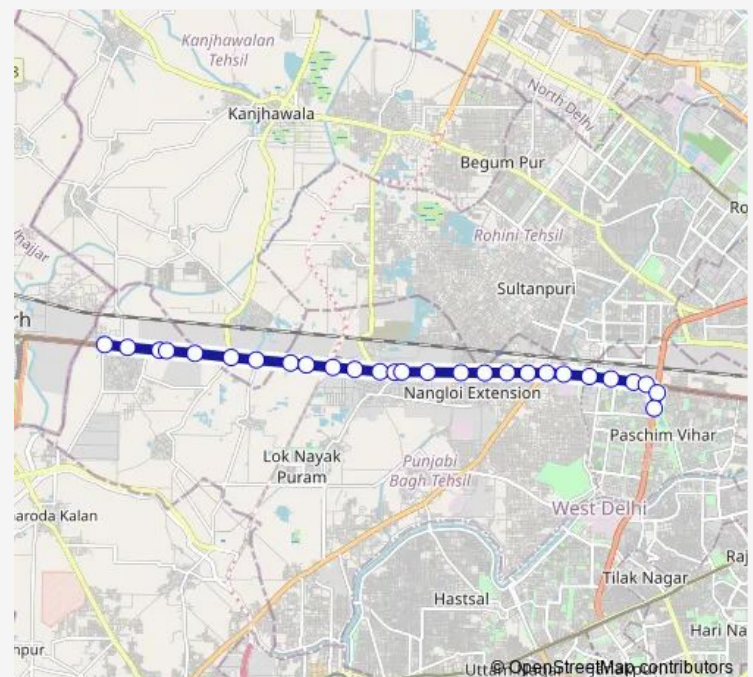

Bus 949adown

[Go to website](#)

Direction

Tikri Border Metro Station — Peera Garhi Depot

27 stops

[Open route schedule](#)

Tikri Border Metro Station

Tikari Village

Nangloi Metro Station

Sultan Puri Crossing/Nangloi

Nangloi JJ Colony

Route schedule

Tikri Border Metro Station — Peera Garhi Depot

Monday 05:37-21:15

Tuesday 05:37-21:15

Wednesday 05:37-21:15

Thursday 05:37-21:15

Friday 05:37-21:15

Saturday 05:37-21:15

Sunday 05:37-21:15

Route info

Direction: Tikri Border Metro Station

Stops: 27

Trip Duration: 0 hour 52 min

949adown

BusMaps

Nangloi Bus Stand

Inder Enclave

Udyog Nagar

Peera Garhi Metro Station

Peera Garhi Chowk

Peera Garhi Depot