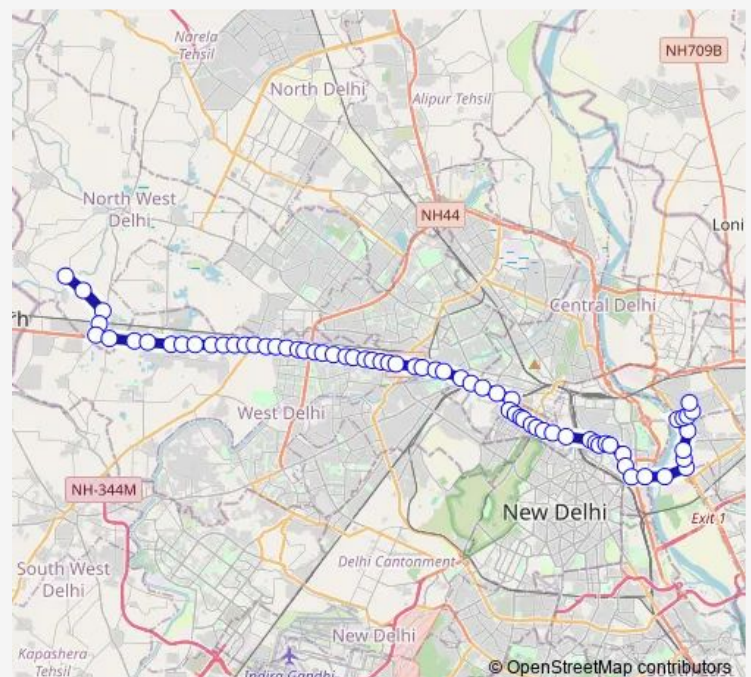

Thursday 05:15-15:10

Friday 05:15-15:10

Saturday 05:15-15:10

Sunday 05:15-15:10

Route info

Direction: Savda Village

Stops: 68

Trip Duration: 2 hour 25 min