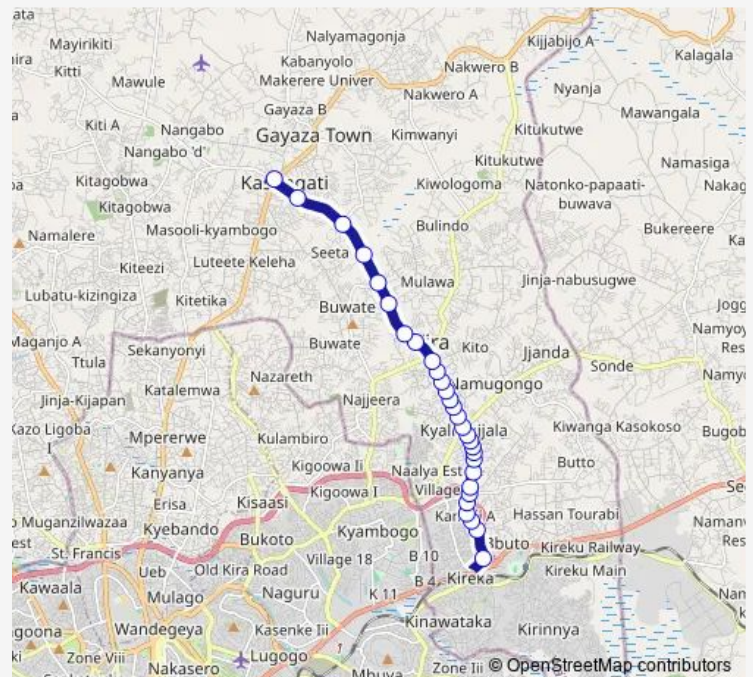

Prime Oil Fuel Station

Kyaliwajala Police

Church Namugongo Rd

Route schedule

Kireka Park (Namugongo Rd) — Kasangati Stage

Monday 06:30-19:00

Tuesday 06:30-19:00

Wednesday 06:30-19:00

Thursday 06:30-19:00

Friday 06:30-19:00

Saturday 06:30-19:00

Sunday 06:30-19:00

Route info

Direction: Kireka Park (Namugongo Rd)

Stops: 29

Trip Duration: 0 hour 35 min