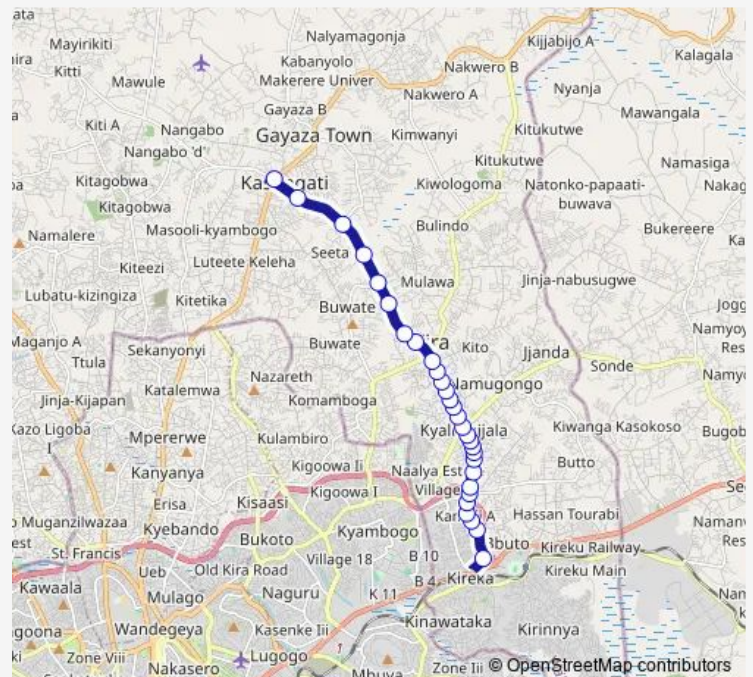

### Route schedule

Kireka Park (Namugongo Rd) — Kasangati Stage

Monday 06:30-19:00

Tuesday 06:30-19:00

Wednesday 06:30-19:00

Thursday 06:30-19:00

Friday 06:30-19:00

Saturday 06:30-19:00

### Route info

Direction: Kireka Park (Namugongo Rd)

Stops: 29

Trip Duration: 0 hour 33 min

WA021 — Kasangati-Kireka Stage

Romu Gardens

Mamusha Supermarket

Green Hill Academy Buwaate