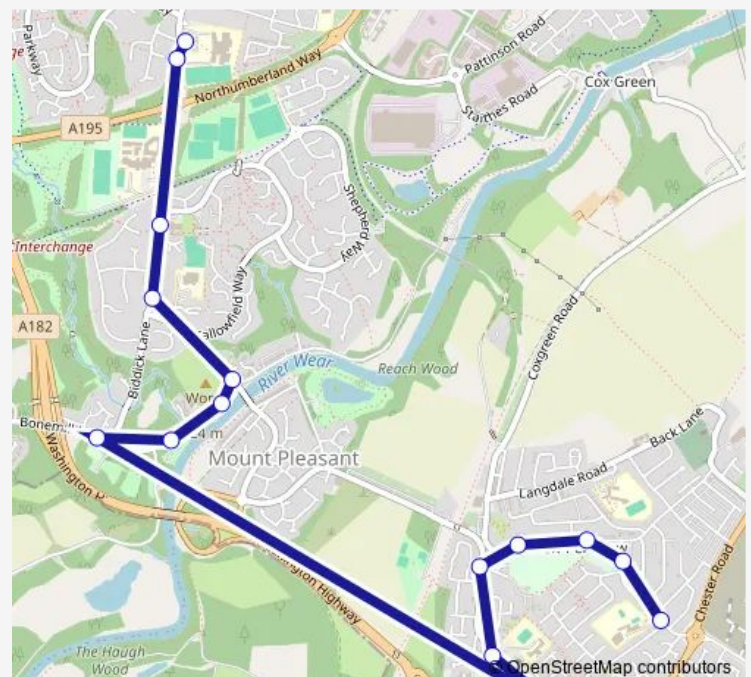

Washington Arts Centre

Biddick Lane-Fallowfield Way

Station Road - Worm Hill Terrace

Bonemill Lane - Station Road

Bonemill Lane-James Steel Park

Bonemill Lane - Biddick Lane

Station Road-Helmsley Close

Station Road-Manor House

Station Road-Wensleydale Avenue

Wensleydale Avenue-Station Road

Wensleydale Avenue-Wharfdale

Avondale Avenue

Avondale Avenue

Route schedule

Biddick Academy — Avondale Avenue

Monday 15:10

Tuesday 15:10

Wednesday 15:10

Thursday 15:10

Friday 15:10

Saturday —

Sunday —

Route info

Direction: Biddick Academy

Stops: 15

Trip Duration: 0 hour 12 min

■ S465 — Biddick Academy - Penshaw

BusMaps

S465 Bus time schedules and route maps are available in an offline PDF at busmaps.com. Use the busmaps.com website to see live bus times, train schedule or subway schedule, and step-by-step directions for all public transit in Sunderland