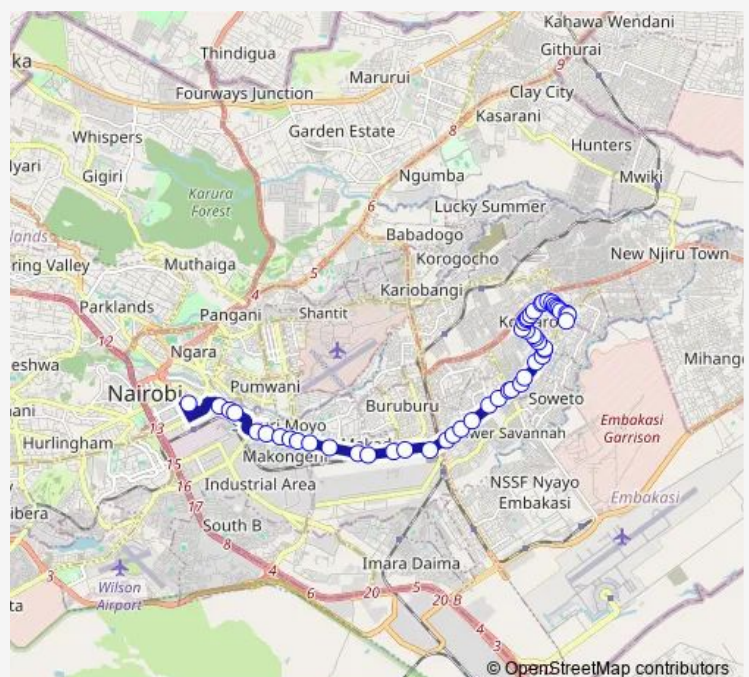

Tena

Manyanja Road Car Wash

Manyanja Road Round About

Route schedule

Tusker/Ronald Ngala — Tushauriane

Monday	06:00
Tuesday	06:00
Wednesday	06:00
Thursday	06:00
Friday	06:00
Saturday	06:00
Sunday	06:00

Route info

Direction: Tusker/Ronald Ngala

Stops: 51

Trip Duration: 0 hour 49 min

19Cdc — Ambassador-Jogoo Road-Donholm-Caltex-Komarocks

Car Wash

Bee Center

Misenda

Shujaa Mall