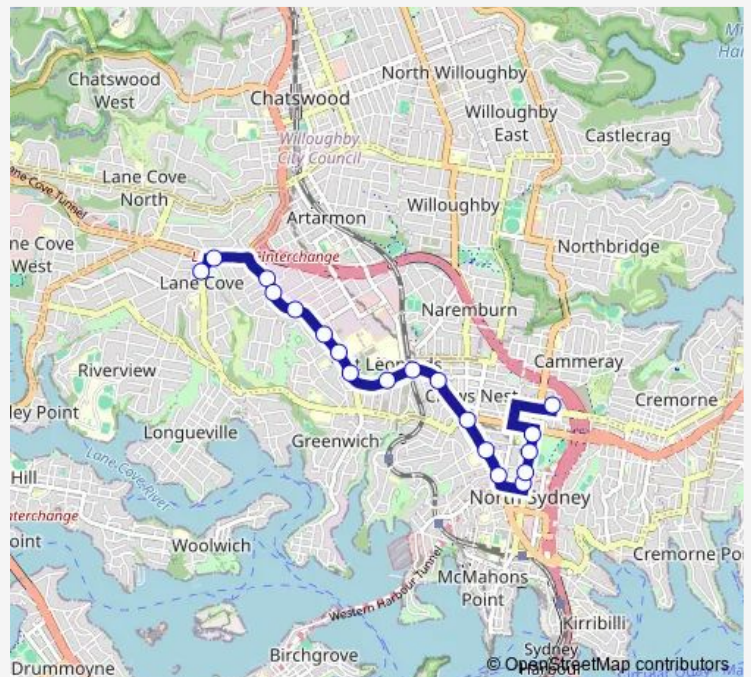

Lane Cove Interchange, Longueville Rd, Stand B

Pacific Hwy Opp Allison Av

Pacific Hwy Opp Cobden Av

Pacific Hwy At Dickson Av

Gore Hill Technology Park, Pacific Hwy

Tafe St Leonards, Pacific Hwy

Pacific Hwy Opp Bellevue Av

Pacific Hwy Before Reserve Rd

St Leonards Station, Pacific Hwy, Stand A

Pacific Hwy After Albany St

Pacific Hwy After Falcon St

North Sydney Girls High School, Pacific Hwy

Pacific Hwy At West St

Victoria Cross Station, Miller St, Stand B

Miller St At Ridge St

Miller St At Carlow St

Miller St Before Falcon St

Anzac Park Public School, Anzac Av

Route schedule

Longueville Rd Before Birdwood Av — Anzac Park Public School, Anzac Av

Monday	08:10
Tuesday	08:10
Wednesday	08:10
Thursday	08:10
Friday	08:10
Saturday	—
Sunday	—

Route info

Direction: Longueville Rd Before Birdwood Av

Stops: 19

Trip Duration: 0 hour 30 min

653w — Lane Cove Shops to North Sydney Boys High

653w School Bus time schedules and route maps are available in an offline PDF at busmaps.com. Use the busmaps.com website to see live bus times, train schedule or subway schedule, and step-by-step directions for all public transit in Sydney