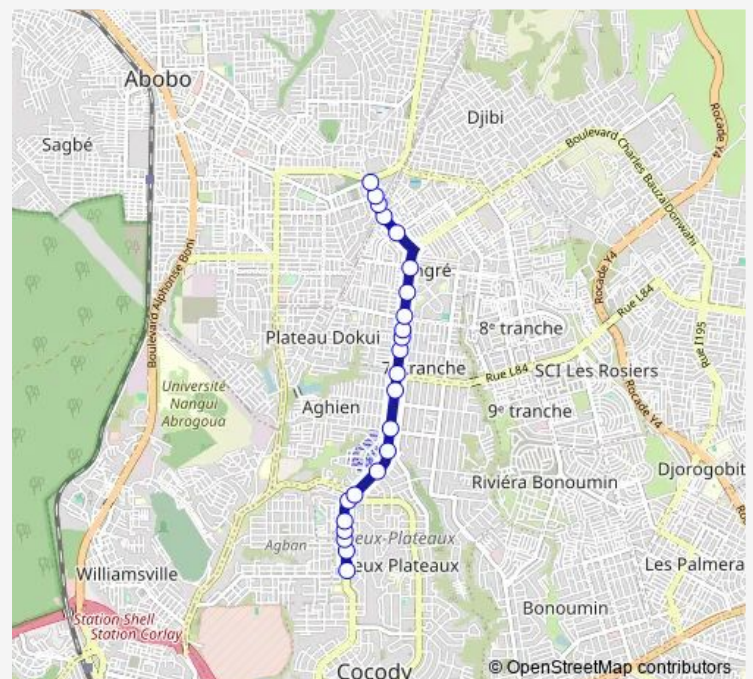

Sococe 2 Pltx

Petit Carrefour

2 Plateaux Mobil

Route schedule

Gare Carrefour Angré — 2 Plateaux Mobil

Monday	06:00
Tuesday	06:00
Wednesday	06:00
Thursday	06:00
Friday	06:00
Saturday	06:00
Sunday	06:00

Route info

Direction: Gare Carrefour Angré

Stops: 21

Trip Duration: 2 hour 0 min

■ woro woro : Carrefour Angré ↔ Deux plateaux Mobile

Direction

2 Plateaux Mobil — Gare Carrefour Angré

23 stops

[Open route schedule](#)