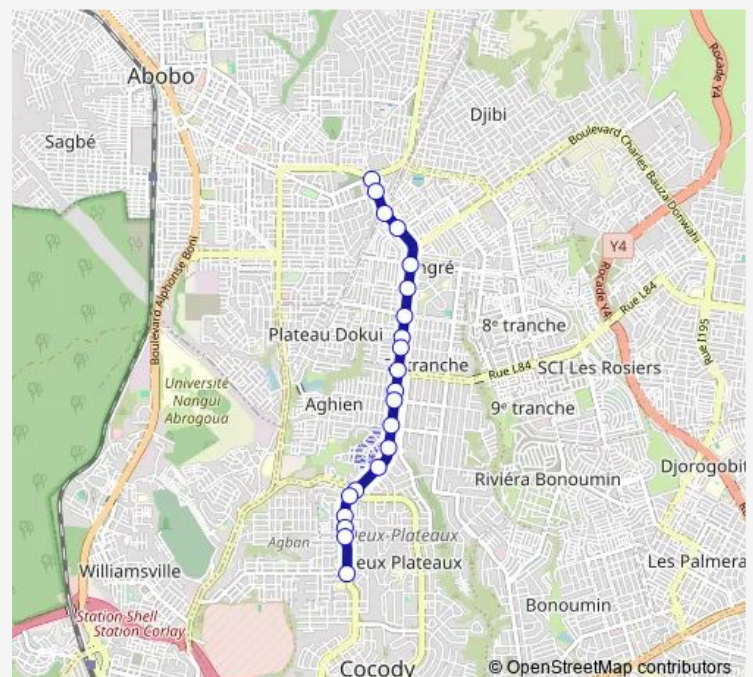

### Route schedule

2 Plateaux Mobil — Gare Carrefour Angré

Monday	06:00
Tuesday	06:00
Wednesday	06:00
Thursday	06:00
Friday	06:00
Saturday	06:00
Sunday	06:00

### Route info

Direction: 2 Plateaux Mobil

Stops: 23

Trip Duration: 2 hour 0 min

**woro woro : Carrefour Angré ↔ Deux plateaux Mobile**

Carrefour Hôpital

Gare Carrefour Angré