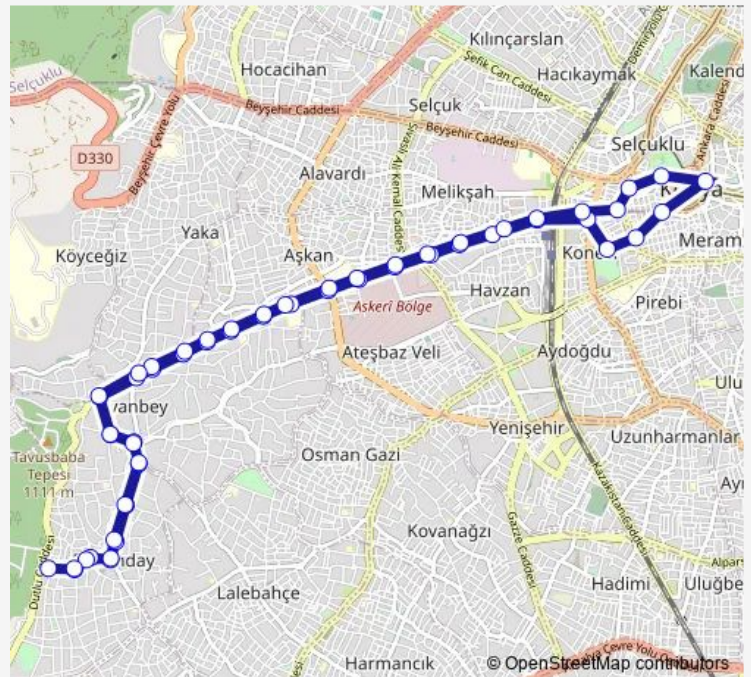

Eğitim Fakültesi

Evliya Çelebi Parkı

Lastik Durağı

Route schedule

Meram SON Durak — Uhut

Monday	06:00-00:30 ⁺¹
Tuesday	06:00-00:30 ⁺¹
Wednesday	06:00-00:30 ⁺¹
Thursday	06:00-00:30 ⁺¹
Friday	06:00-00:30 ⁺¹
Saturday	06:00-00:30 ⁺¹
Sunday	07:00-00:30 ⁺¹

Route info

Direction: Meram SON Durak

Stops: 56

Trip Duration: 0 hour 57 min

4-A — Meram Yeni YOL - Meram Yeni yol Anasultan

BusMaps

Damla

Meteoroloji