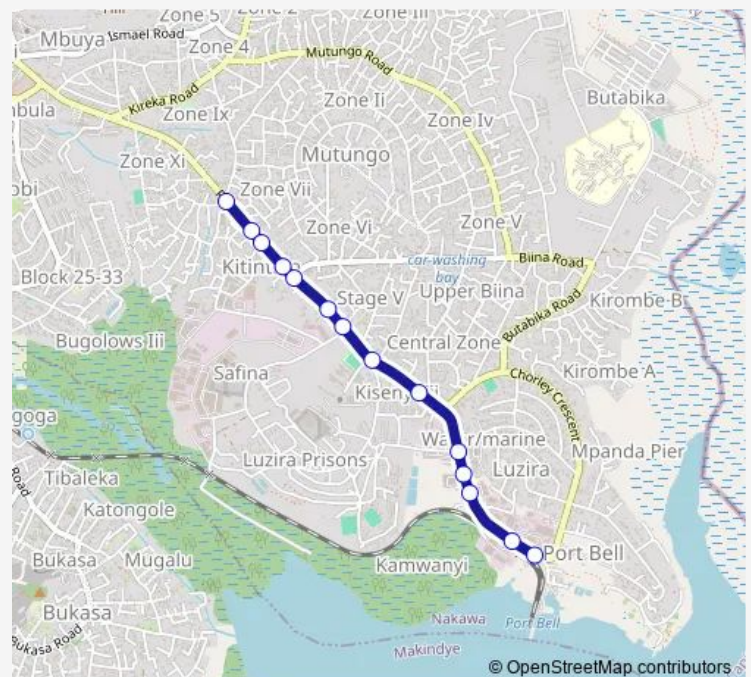

Wednesday 06:30-19:00

Thursday 06:30-19:00

Friday 06:30-19:00

Saturday 06:30-19:00

Sunday 06:30-19:00

Route info

Direction: Portbell Taxi Stage

Stops: 14

Trip Duration: 0 hour 13 min

KA154 — Kitintale Stage-Port Bell

Direction

Kitintale Stage — Portbell Taxi Stage

14 stops

[Open route schedule](#)

Kitintale Stage

Declouds

Medipoint Industries

Nile Breweries Depot

Uganda Breweries Limited

Portbell Taxi Stage

Route schedule

Kitintale Stage — Portbell Taxi Stage

Monday 06:30-19:00

Tuesday 06:30-19:00

Wednesday 06:30-19:00

Thursday 06:30-19:00

Friday 06:30-19:00

Saturday 06:30-19:00

Sunday 06:30-19:00

Route info

Direction: Kitintale Stage

Stops: 14