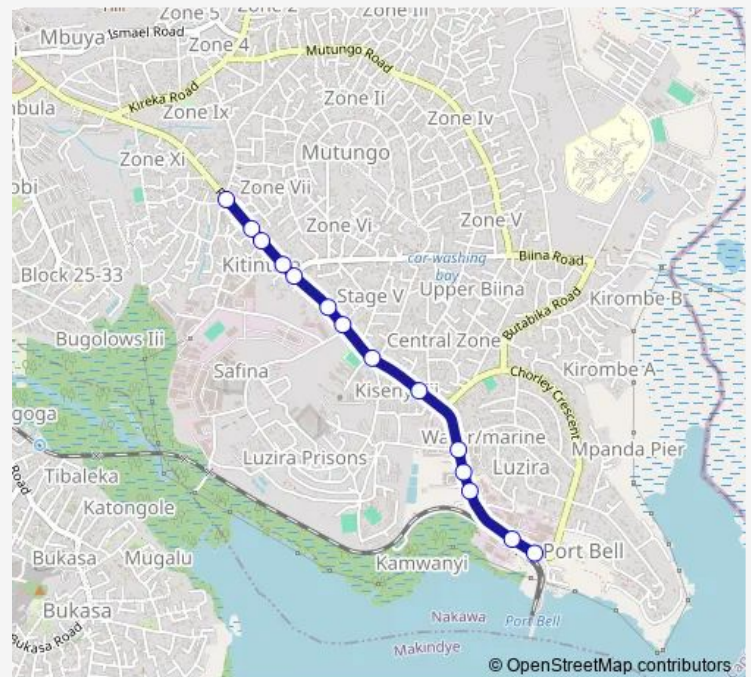

Wednesday 06:30-19:00

Thursday 06:30-19:00

Friday 06:30-19:00

Saturday 06:30-19:00

Sunday 06:30-19:00

Route info

Direction: Portbell Taxi Stage

Stops: 14

Trip Duration: 0 hour 16 min

■ Ka154 — Kitintale Stage-Port Bell

Direction

Kitintale Stage — Portbell Taxi Stage

14 stops

[Open route schedule](#)

Kitintale Stage

Declouds

Medipoint Industries

Nile Breweries Depot

Uganda Breweries Limited

Portbell Taxi Stage

Route schedule

Kitintale Stage — Portbell Taxi Stage

Monday 06:30-19:00

Tuesday 06:30-19:00

Wednesday 06:30-19:00

Thursday 06:30-19:00

Friday 06:30-19:00

Saturday 06:30-19:00

Sunday 06:30-19:00

Route info

Direction: Kitintale Stage

Stops: 14